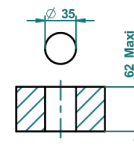

GRAND CENTRAL WHITE ONYX

U9R-35

Rim mounted 1/2" valve

60195

17/01/2017

CHARACTERISTIC

- Grand central White Onyx
- Rim mounted 1/2" valve

AVAILABLE FINITIONS

Antique nickel - H28
Black ceram - D30
Blush PVD - H62
Brass color PVD - H49
Brown bronze color PVD - F33
Gold color PVD - H52

Graphite PVD - H64
Lacquered light bronze - D01
Matt Umber PVD - H67
Matt blush PVD - H60
Matt brass color PVD - H50
Matt brown bronze color PVD - F34

Matt chrome - C02
Matt gold - F07
Matt gold color PVD - H53
Matt graphite PVD - H65
Matt nickel (color finish) - C01
Matt nickel color PVD - H56

Natural smoked Brass - A13
Nickel color PVD - H55
Polished chrome (color finish) - A02
Polished gold (color finish) - F01
Polished nickel - B01
Soft gold - F30

Soft matt gold - F31
Umber PVD - H66
Varnished matt antique red copper
(color finish) - H07