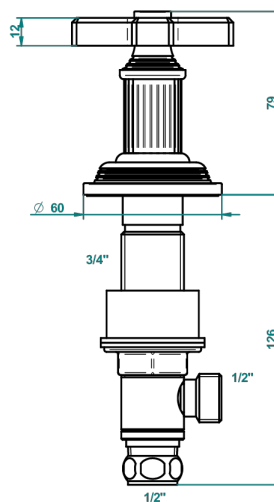

GRAND CENTRAL WHITE ONYX

U9R-35

Rim mounted 1/2" valve

60195

17/01/2017

CHARACTERISTIC

- Grand central White Onyx
- Rim mounted 1/2" valve

AVAILABLE FINITIONS

Antique nickel - H28
Black ceram - D30
Blush PVD - H62
Brass color PVD - H49
Brown bronze color PVD - F33
Gold color PVD - H52

Graphite PVD - H64
Lacquered light bronze - D01
Matt Umber PVD - H67
Matt blush PVD - H60
Matt brass color PVD - H50
Matt brown bronze color PVD - F34

Matt chrome - C02
Matt gold - F07
Matt gold color PVD - H53
Matt graphite PVD - H65
Matt nickel (color finish) - C01
Matt nickel color PVD - H56

Natural smoked Brass - A13
Nickel color PVD - H55
Polished chrome (color finish) - A02
Polished gold (color finish) - F01
Polished nickel - B01
Soft gold - F30

Soft matt gold - F31
Umber PVD - H66
Varnished matt antique red copper
(color finish) - H07