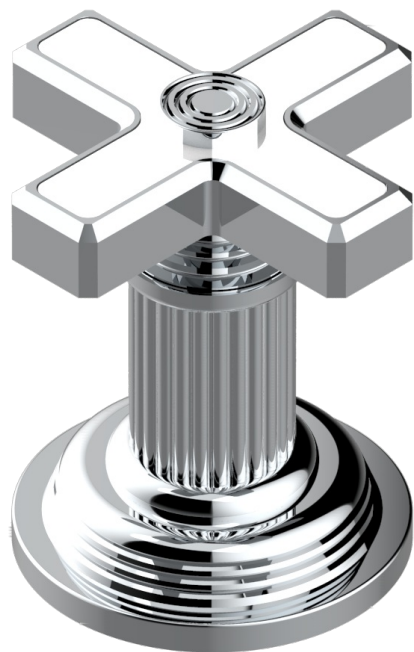

GRAND CENTRAL WHITE ONYX

U9R-35

Rim mounted 1/2" valve

60195

17/01/2017

CHARACTERISTIC

- Grand central White Onyx
- Rim mounted 1/2" valve

AVAILABLE FINITIONS

Antique nickel - H28
Black ceram - D30
Blush PVD - H62
Brass color PVD - H49
Brown bronze color PVD - F33
Gold color PVD - H52

Graphite PVD - H64
Lacquered light bronze - D01
Matt Umber PVD - H67
Matt blush PVD - H60
Matt brass color PVD - H50
Matt brown bronze color PVD - F34

Matt chrome - C02
Matt gold - F07
Matt gold color PVD - H53
Matt graphite PVD - H65
Matt nickel (color finish) - C01
Matt nickel color PVD - H56

Natural smoked Brass - A13
Nickel color PVD - H55
Polished chrome (color finish) - A02
Polished gold (color finish) - F01
Polished nickel - B01
Soft gold - F30

Soft matt gold - F31
Umber PVD - H66
Varnished matt antique red copper
(color finish) - H07