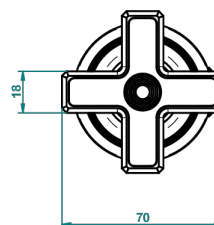

GRAND CENTRAL WHITE ONYX

U9R-35

Rim mounted 1/2" valve

60195

17/01/2017

CHARACTERISTIC

- Grand central White Onyx
- Rim mounted 1/2" valve

AVAILABLE FINITIONS

Antique nickel - H28
Black ceram - D30
Blush PVD - H62
Brass color PVD - H49
Brown bronze color PVD - F33
Gold color PVD - H52

Graphite PVD - H64
Lacquered light bronze - D01
Matt Umber PVD - H67
Matt blush PVD - H60
Matt brass color PVD - H50
Matt brown bronze color PVD - F34

Matt chrome - C02
Matt gold - F07
Matt gold color PVD - H53
Matt graphite PVD - H65
Matt nickel (color finish) - C01
Matt nickel color PVD - H56

Natural smoked Brass - A13
Nickel color PVD - H55
Polished chrome (color finish) - A02
Polished gold (color finish) - F01
Polished nickel - B01
Soft gold - F30

Soft matt gold - F31
Umber PVD - H66
Varnished matt antique red copper
(color finish) - H07