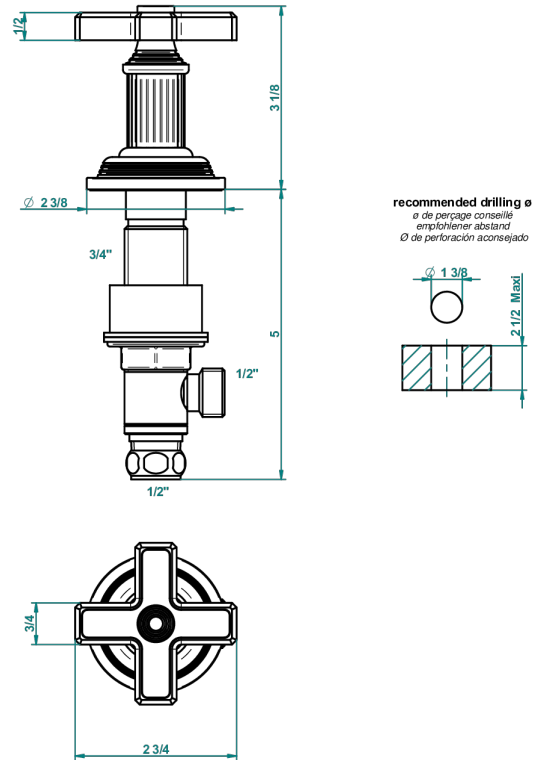

# GRAND CENTRAL WHITE ONYX

U9R-35

Rim mounted 1/2" valve

60195

17/01/2017

## CHARACTERISTIC

- Grand central White Onyx
- Rim mounted 1/2" valve