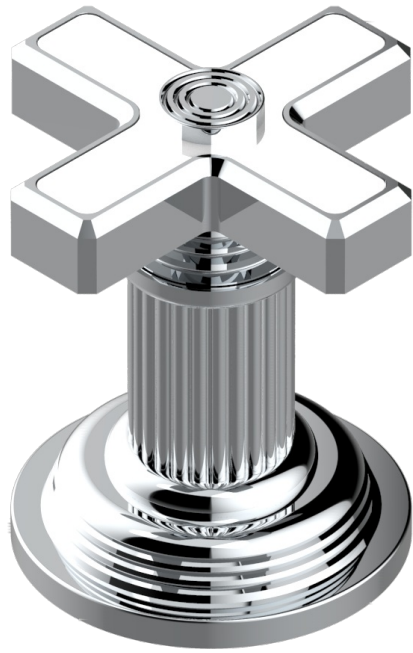

# GRAND CENTRAL WHITE ONYX

U9R-35

Rim mounted 1/2" valve

60195

17/01/2017

## CHARACTERISTIC

- Grand central White Onyx
- Rim mounted 1/2" valve

## AVAILABLE FINITIONS

Antique nickel - H28  
Black ceram - D30  
Blush PVD - H62  
Brass color PVD - H49  
Brown bronze color PVD - F33  
Gold color PVD - H52

Graphite PVD - H64  
Lacquered light bronze - D01  
Matt Umber PVD - H67  
Matt blush PVD - H60  
Matt brass color PVD - H50  
Matt brown bronze color PVD - F34