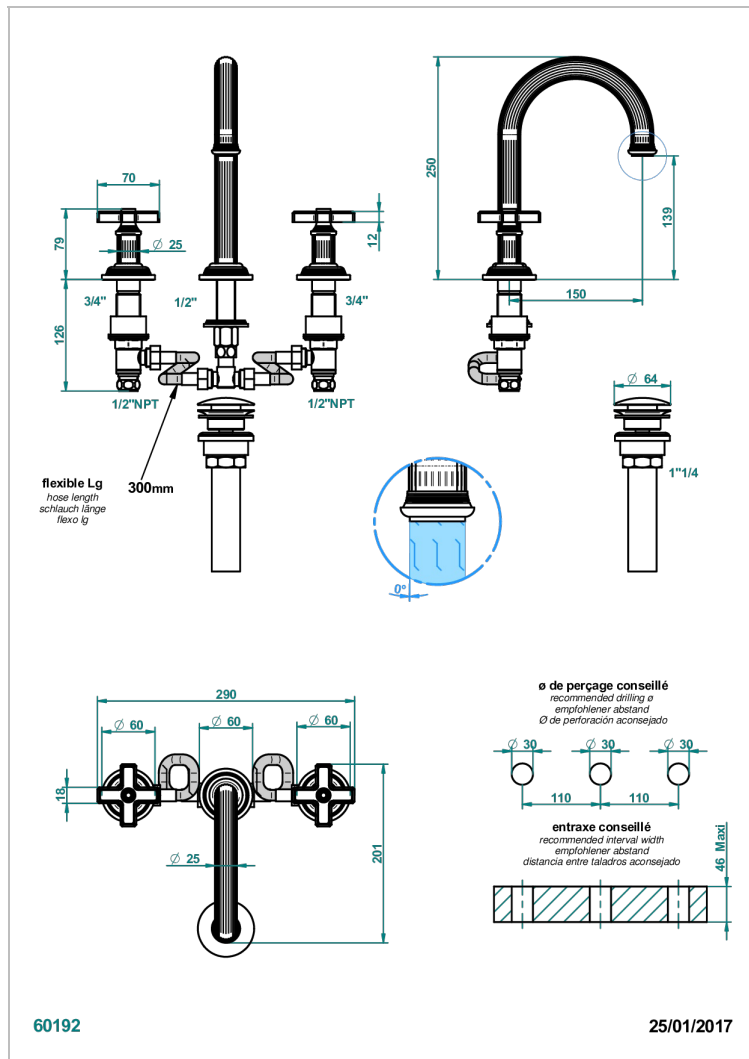

GRAND CENTRAL BLACK ONYX

U9M-152/US

Rim mounted 3-hole basin mixer with waste, high spout

THG[®]
PARIS

CARACTERÍSTICAS

- Grand central Black Onyx
- Rim mounted 3-hole basin mixer with waste, high spout

ACABADOS DISPONIBLES