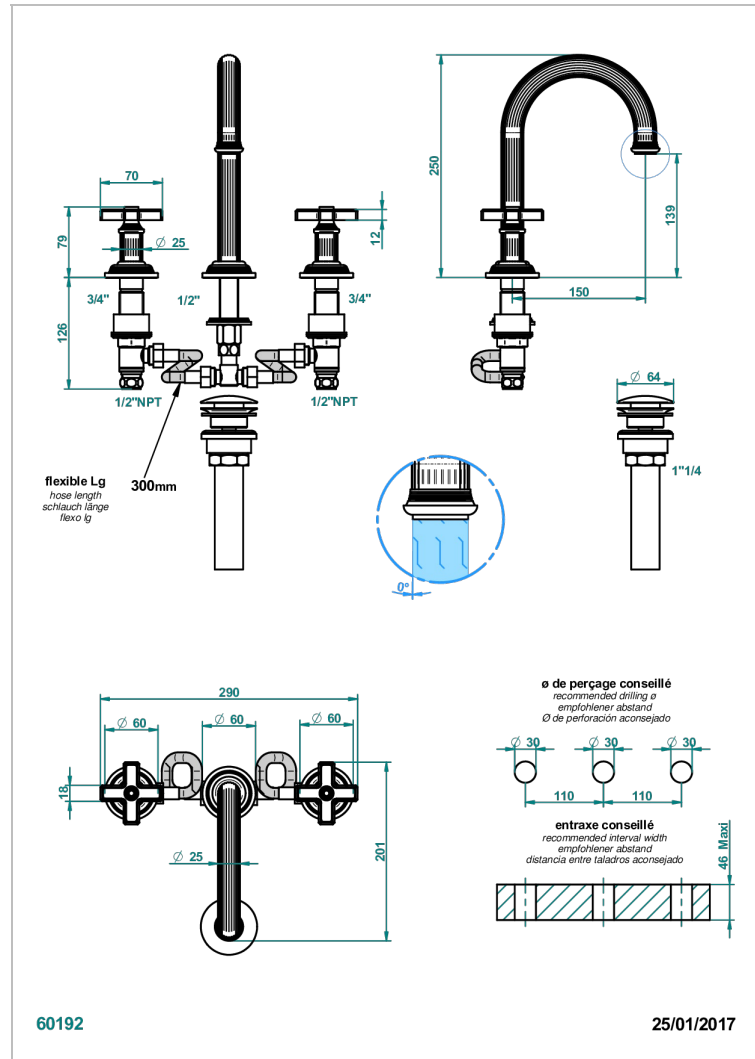

GRAND CENTRAL BLACK ONYX

U9M-152/US

Widespread lavatory set, high spout, with drain

CHARACTERISTIC

- Grand central Black Onyx
- Widespread lavatory set, high spout, with drain

AVAILABLE FINITIONS

Black ceram - D30
Blush PVD - H62
Brass color PVD - H49
Brown bronze color PVD - F33
Chrome polished - A02
Copper antique matt, coated - H07