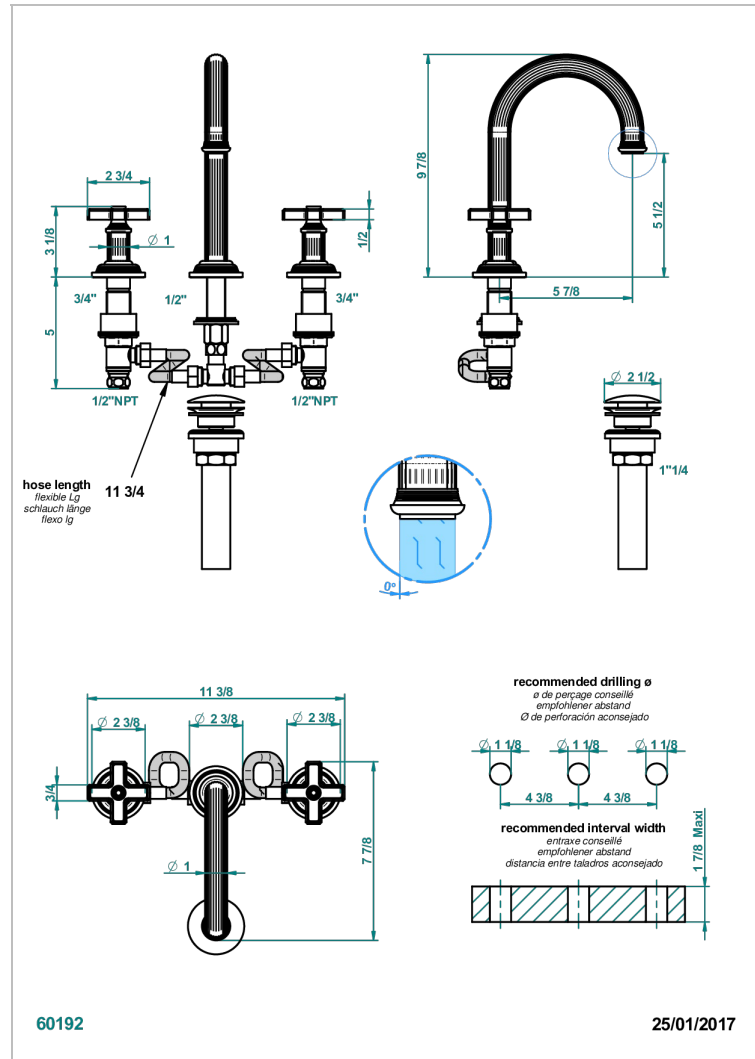

GRAND CENTRAL BLACK ONYX

U9M-152/US

Rim mounted 3-hole basin mixer with waste, high spout

THG[®]
PARIS

CARACTERÍSTICAS

- Grand central Black Onyx
- Rim mounted 3-hole basin mixer with waste, high spout

ACABADOS DISPONIBLES