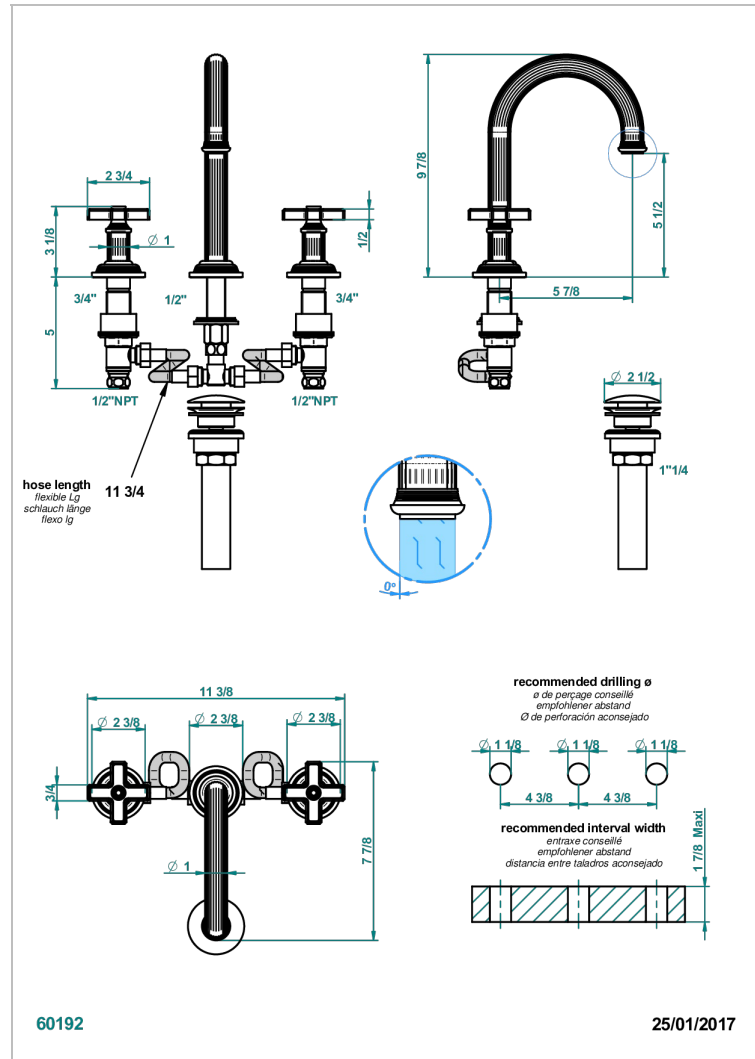

GRAND CENTRAL BLACK ONYX

U9M-152/US

Widespread lavatory set, high spout, with drain

CHARACTERISTIC

- Grand central Black Onyx
- Widespread lavatory set, high spout, with drain

AVAILABLE FINITIONS

Black ceram - D30
Blush PVD - H62
Brass color PVD - H49
Brown bronze color PVD - F33
Chrome polished - A02
Copper antique matt, coated - H07