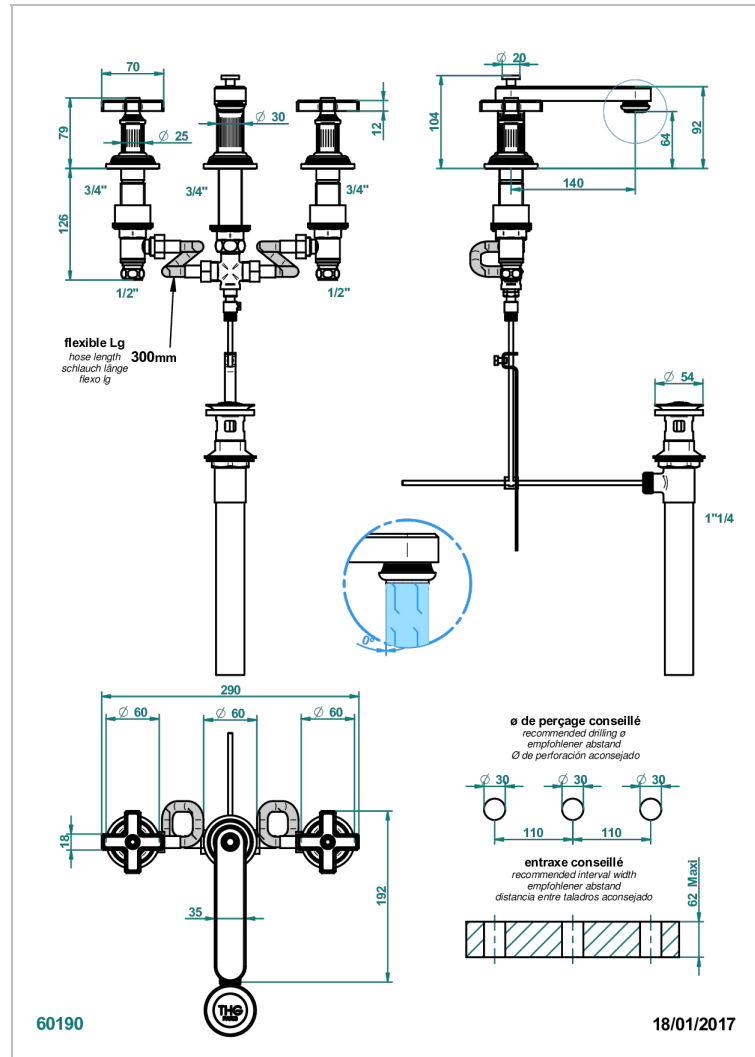

# GRAND CENTRAL BLACK ONYX

U9M-151/US

Rim mounted 3-hole basin mixer with waste

## CARACTERÍSTICAS

- Grand central Black Onyx
- Rim mounted 3-hole basin mixer with waste