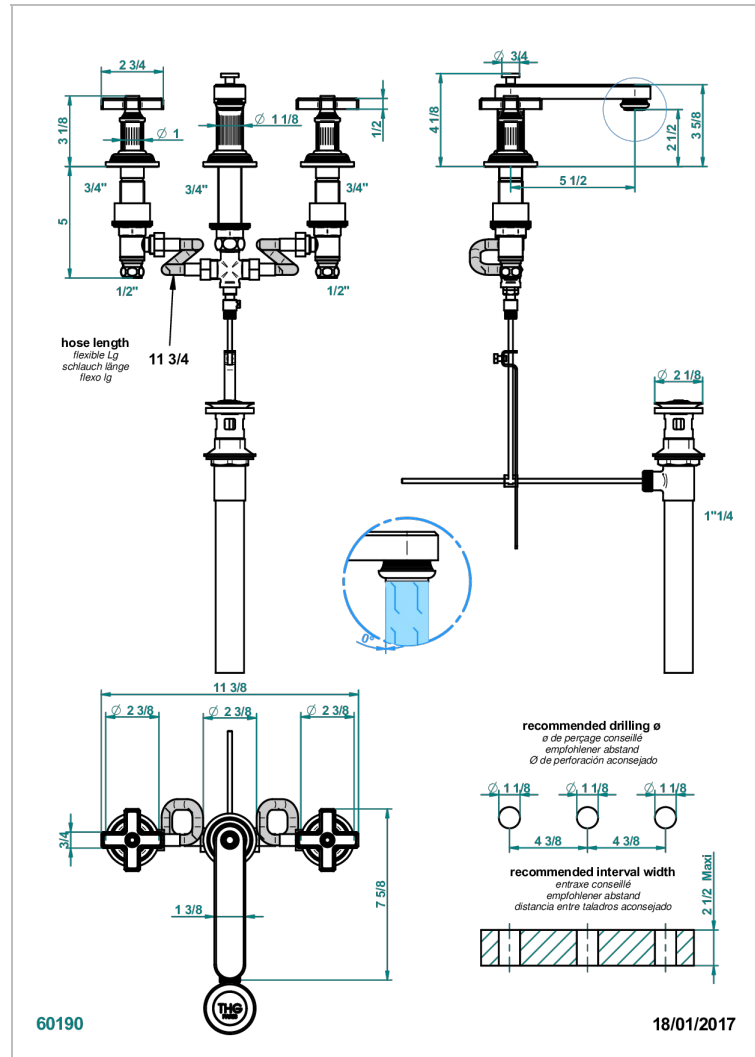

GRAND CENTRAL BLACK ONYX

U9M-151/US

Rim mounted 3-hole basin mixer with waste

THG[®]
PARIS

CARACTERÍSTICAS

- Grand central Black Onyx
- Rim mounted 3-hole basin mixer with waste

ACABADOS DISPONIBLES

Bronce claro - D01
Cerámica negra mate - D30
Cobre viejo mate - H07
Cromo - A02
Cromo mate - C02
Dorado - F01