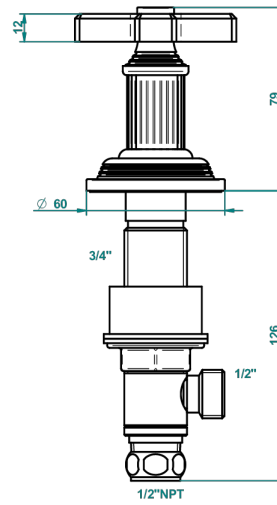

GRAND CENTRAL BLACK ONYX

U9M-35/US

1/2" deck valve with trim for lavatory

THG®
PARIS

60189

17/01/2017

CHARACTERISTIC

- Grand central Black Onyx
- 1/2" deck valve with trim for lavatory

AVAILABLE FINITIONS

Black ceram - D30
Blush PVD - H62
Brass color PVD - H49
Brown bronze color PVD - F33
Chrome polished - A02
Copper antique matt, coated - H07

Gold color PVD - H52
Gold mat - F07
Gold polished - F01
Graphite PVD - H64
Light coated bronze - D01
Matt Umber PVD - H67

Matt blush PVD - H60
Matt brass color PVD - H50
Matt brown bronze color PVD - F34
Matt chrome (American satin) - C02
Matt gold color PVD - H53
Matt graphite PVD - H65

Matt nickel (American satin) - C01
Matt nickel color PVD - H56
Natural smoked Brass - A13
Nickel antique / Sovereign - H28
Nickel color PVD - H55
Nickel polished - B01

Soft gold - F30
Soft matt gold - F31
Umber PVD - H66