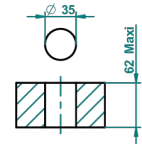

GRAND CENTRAL BLACK ONYX

U9M-35/US

1/2" deck valve with trim for lavatory

THG®
PARIS

60189

17/01/2017

CHARACTERISTIC

- Grand central Black Onyx
- 1/2" deck valve with trim for lavatory

AVAILABLE FINITIONS

Black ceram - D30
Blush PVD - H62
Brass color PVD - H49
Brown bronze color PVD - F33
Chrome polished - A02
Copper antique matt, coated - H07

Gold color PVD - H52
Gold mat - F07
Gold polished - F01
Graphite PVD - H64
Light coated bronze - D01
Matt Umber PVD - H67

Matt blush PVD - H60
Matt brass color PVD - H50
Matt brown bronze color PVD - F34
Matt chrome (American satin) - C02
Matt gold color PVD - H53
Matt graphite PVD - H65

Matt nickel (American satin) - C01
Matt nickel color PVD - H56
Natural smoked Brass - A13
Nickel antique / Sovereign - H28
Nickel color PVD - H55
Nickel polished - B01

Soft gold - F30
Soft matt gold - F31
Umber PVD - H66