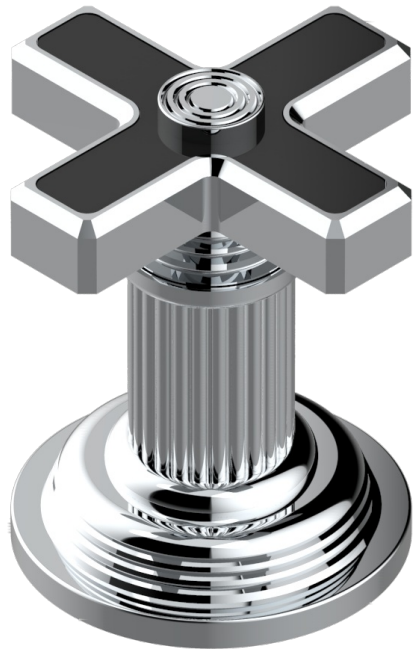

GRAND CENTRAL BLACK ONYX

U9M-35/US

1/2" deck valve with trim for lavatory

THG®
PARIS

60189

17/01/2017

CHARACTERISTIC

- Grand central Black Onyx
- 1/2" deck valve with trim for lavatory

AVAILABLE FINITIONS

Black ceram - D30
Blush PVD - H62
Brass color PVD - H49
Brown bronze color PVD - F33
Chrome polished - A02
Copper antique matt, coated - H07

Gold color PVD - H52
Gold mat - F07
Gold polished - F01
Graphite PVD - H64
Light coated bronze - D01
Matt Umber PVD - H67

Matt blush PVD - H60
Matt brass color PVD - H50
Matt brown bronze color PVD - F34
Matt chrome (American satin) - C02
Matt gold color PVD - H53
Matt graphite PVD - H65

Matt nickel (American satin) - C01
Matt nickel color PVD - H56
Natural smoked Brass - A13
Nickel antique / Sovereign - H28
Nickel color PVD - H55
Nickel polished - B01

Soft gold - F30
Soft matt gold - F31
Umber PVD - H66