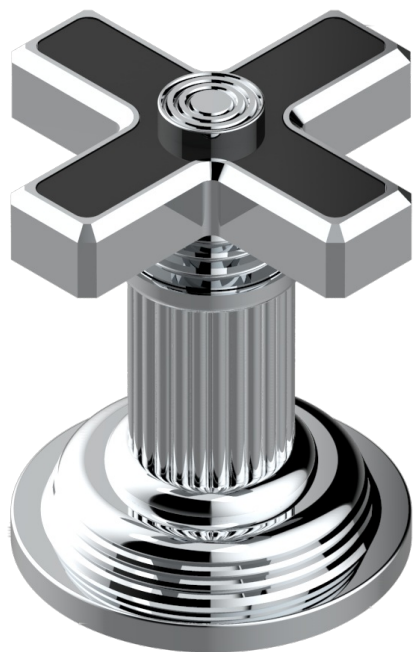

GRAND CENTRAL BLACK ONYX

U9M-35/US

1/2" deck valve with trim for lavatory

THG[®]
PARIS

60189

17/01/2017

CHARACTERISTIC

- Grand central Black Onyx
- 1/2" deck valve with trim for lavatory

AVAILABLE FINITIONS

Black ceram - D30
Blush PVD - H62
Brass color PVD - H49
Brown bronze color PVD - F33
Chrome polished - A02
Copper antique matt, coated - H07

Gold color PVD - H52
Gold mat - F07
Gold polished - F01
Graphite PVD - H64
Light coated bronze - D01
Matt Umber PVD - H67

Matt blush PVD - H60
Matt brass color PVD - H50
Matt brown bronze color PVD - F34
Matt chrome (American satin) - C02
Matt gold color PVD - H53
Matt graphite PVD - H65

Matt nickel (American satin) - C01
Matt nickel color PVD - H56
Natural smoked Brass - A13
Nickel antique / Sovereign - H28
Nickel color PVD - H55
Nickel polished - B01