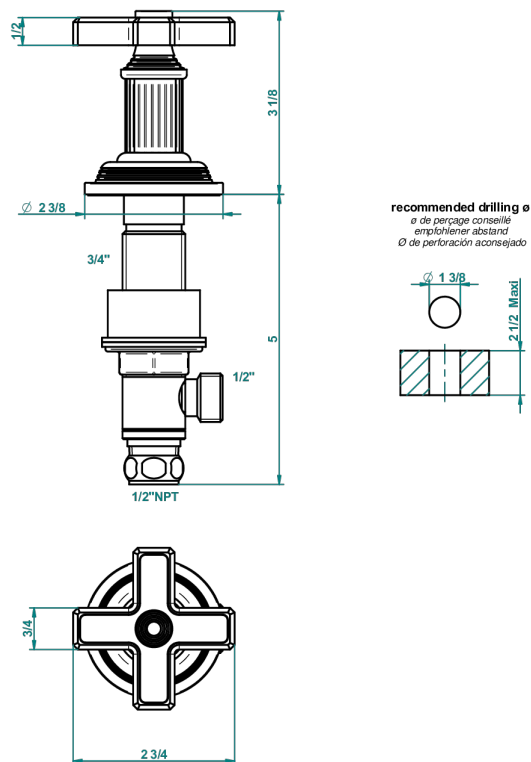

GRAND CENTRAL BLACK ONYX

U9M-35/US

1/2" deck valve with trim for lavatory

THG[®]
PARIS

60189

17/01/2017

CHARACTERISTIC

- Grand central Black Onyx
- 1/2" deck valve with trim for lavatory