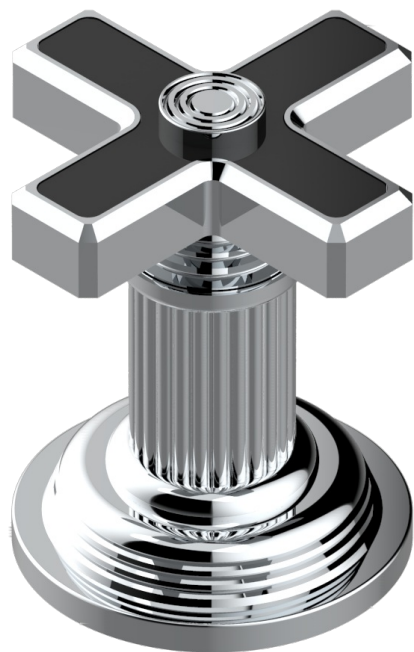

GRAND CENTRAL BLACK ONYX

U9M-35

Rim mounted 1/2" valve

60187

17/01/2017

CHARACTERISTIC

- Grand central Black Onyx
- Rim mounted 1/2" valve

AVAILABLE FINITIONS

Antique nickel - H28
 Black ceram - D30
 Blush PVD - H62
 Brass color PVD - H49
 Brown bronze color PVD - F33
 Gold color PVD - H52

Graphite PVD - H64
 Lacquered light bronze - D01
 Matt Umber PVD - H67
 Matt blush PVD - H60
 Matt brass color PVD - H50
 Matt brown bronze color PVD - F34

Matt chrome - C02
 Matt gold - F07
 Matt gold color PVD - H53
 Matt graphite PVD - H65
 Matt nickel (color finish) - C01
 Matt nickel color PVD - H56

Natural smoked Brass - A13
 Nickel color PVD - H55
 Polished chrome (color finish) - A02
 Polished gold (color finish) - F01
 Polished nickel - B01
 Soft gold - F30