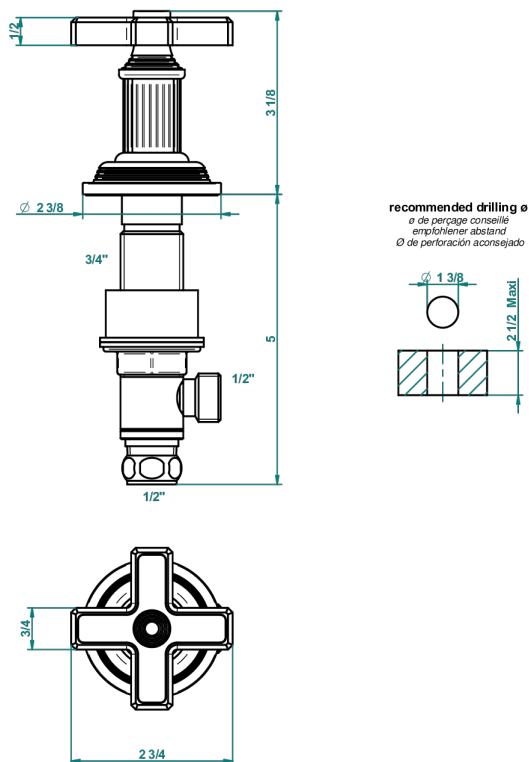

GRAND CENTRAL BLACK ONYX

U9M-35

Rim mounted 1/2" valve

60187

17/01/2017

CHARACTERISTIC

- Grand central Black Onyx
- Rim mounted 1/2" valve

AVAILABLE FINITIONS