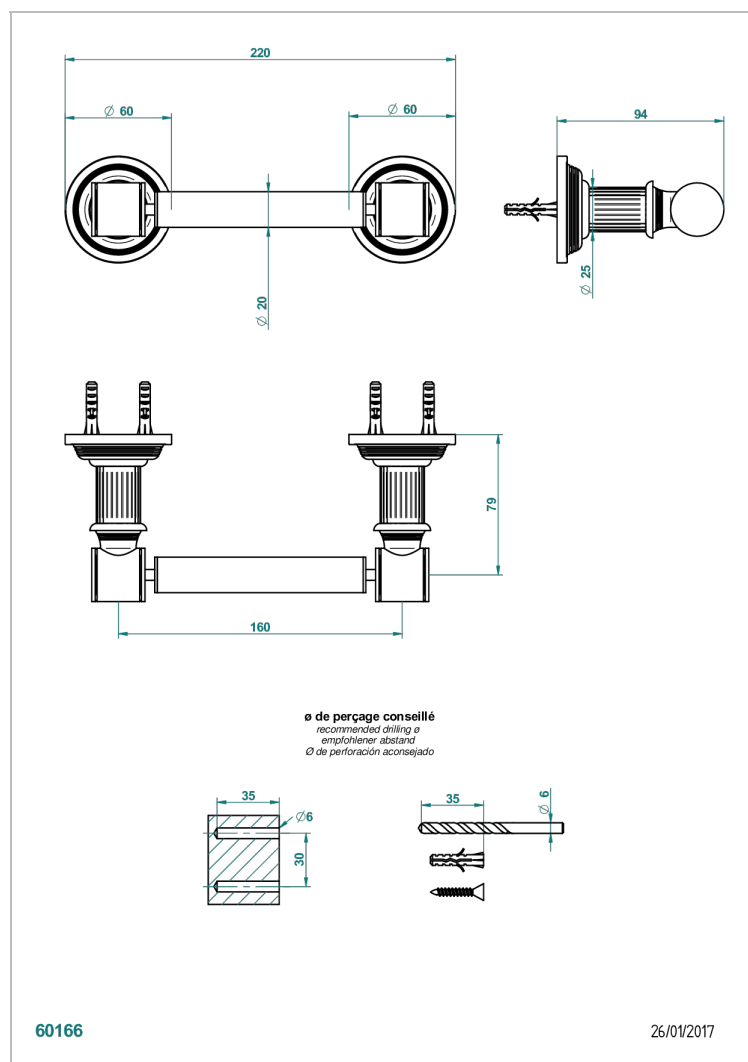

GRAND CENTRAL METAL WITH LEVER HANDLES

U9L-543M

Paper roll holder

CHARACTERISTIC

- Grand central Metal with lever handles
- Paper roll holder

AVAILABLE FINITIONS

Black ceram - D30
Blush PVD - H62
Brass color PVD - H49
Brown bronze color PVD - F33
Chrome polished - A02
Copper antique matt, coated - H07