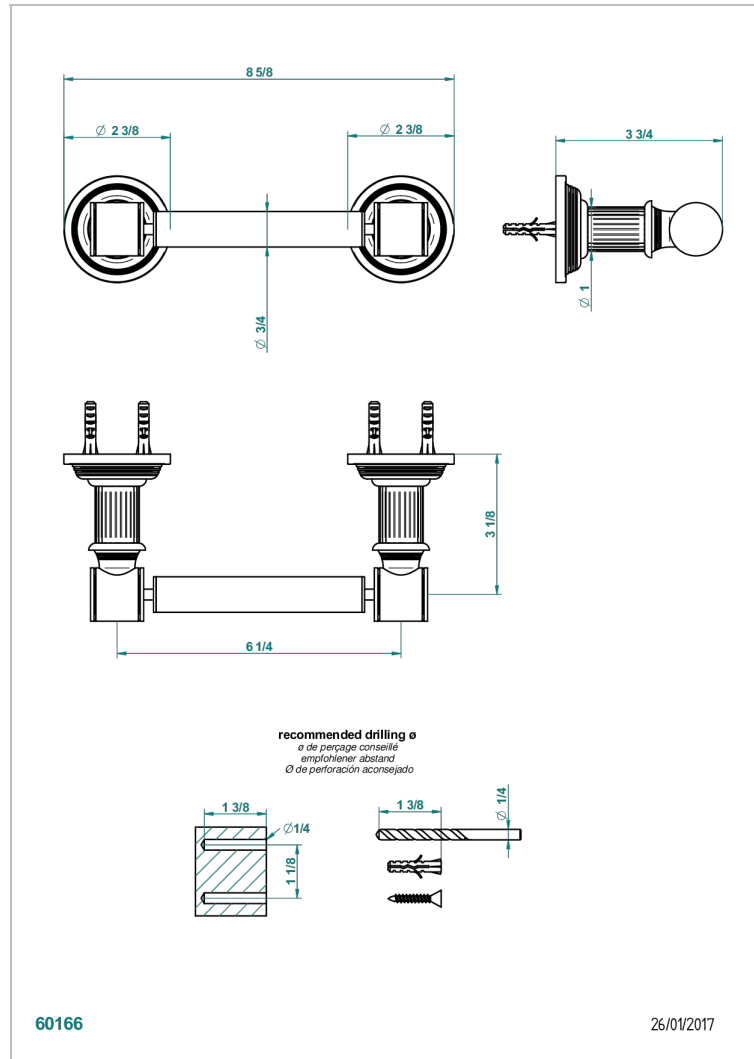

GRAND CENTRAL METAL WITH LEVER HANDLES

U9L-543M

Paper roll holder

THG[®]
PARIS

CHARACTERISTIC

- Grand central Metal with lever handles
- Paper roll holder

AVAILABLE FINITIONS

Black ceram - D30
Blush PVD - H62
Brass color PVD - H49
Brown bronze color PVD - F33
Chrome polished - A02
Copper antique matt, coated - H07