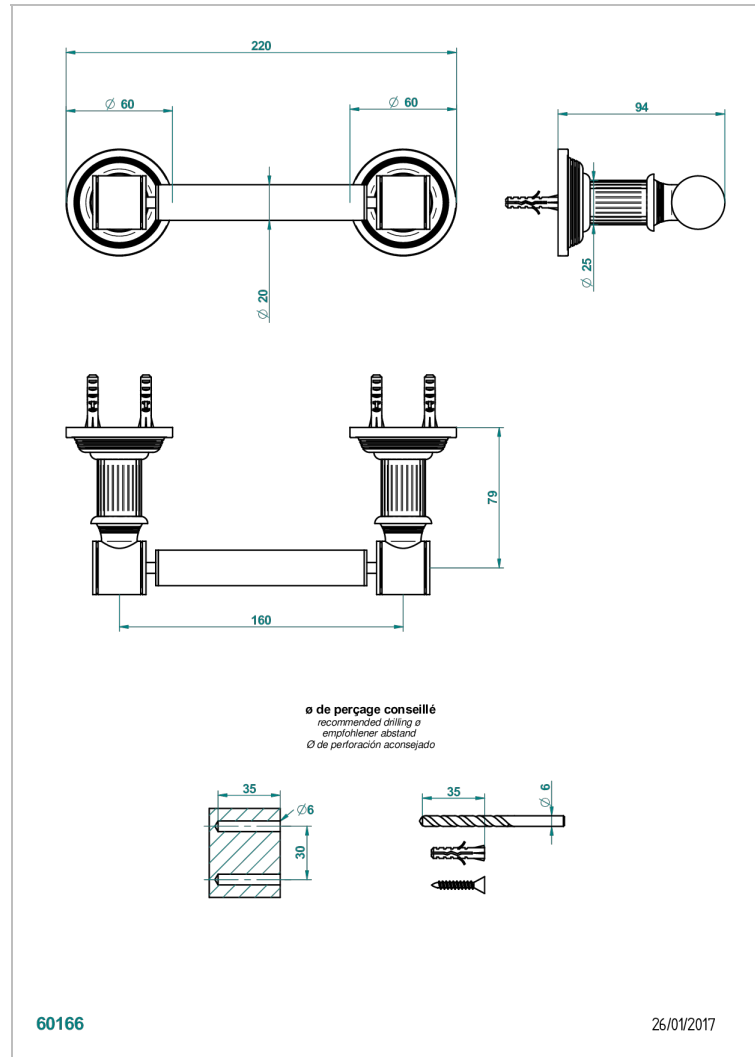

GRAND CENTRAL METAL

U9K-543M

Paper roll holder

THG[®]
PARIS

CHARACTERISTIC

- Grand central Metal
- Paper roll holder

AVAILABLE FINITIONS

Black ceram - D30
Blush PVD - H62
Brass color PVD - H49
Brown bronze color PVD - F33
Chrome polished - A02
Copper antique matt, coated - H07