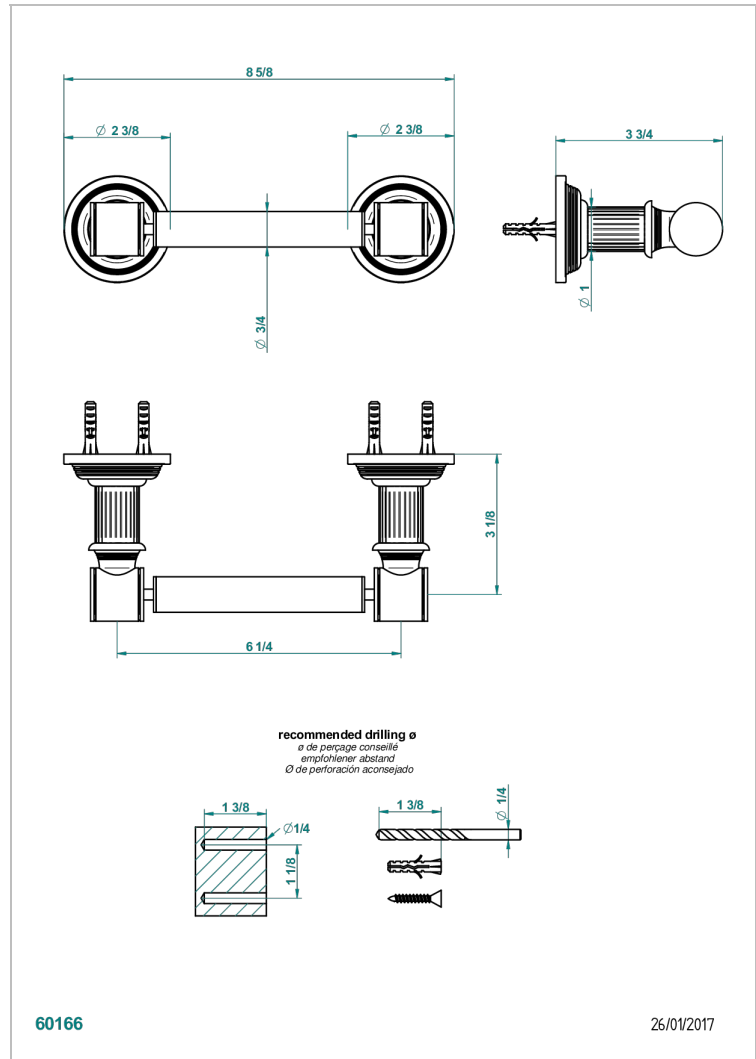

# GRAND CENTRAL METAL

U9K-543M

Paper roll holder

## CHARACTERISTIC

- Grand central Metal
- Paper roll holder