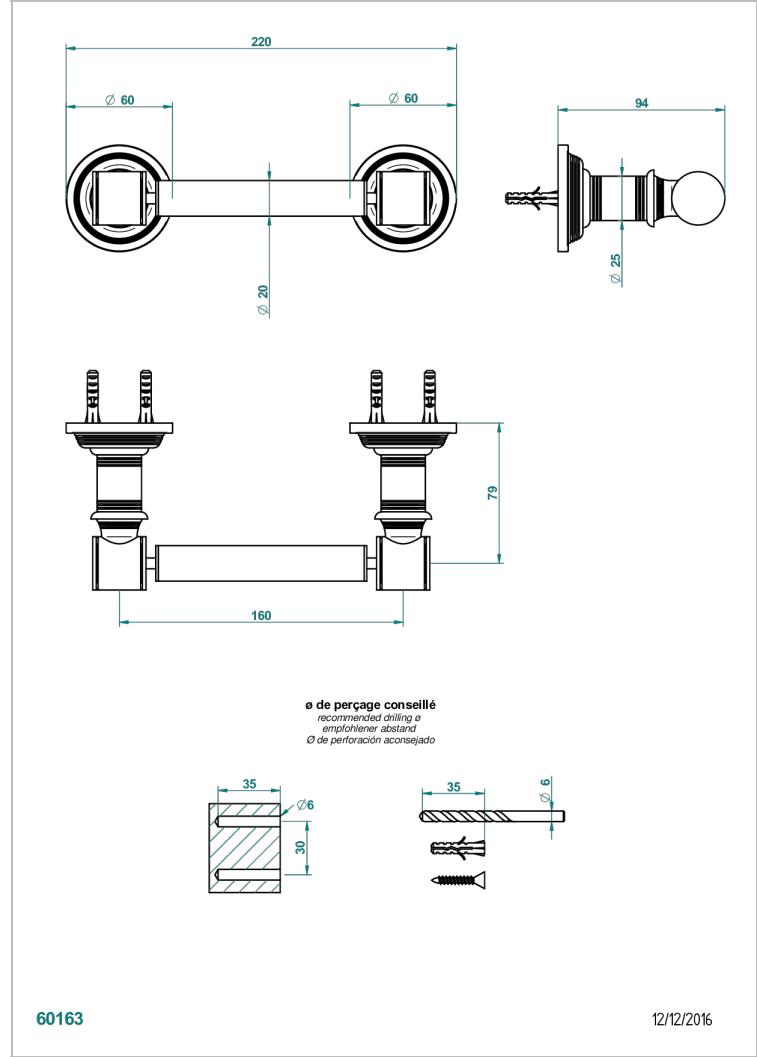

WEST COAST WITH GUILLOCHE DECOR WITH LEVER HANDLES

U9D-543M

Paper roll holder

CHARACTERISTIC

- West coast with Guilloché decor with lever handles
- Paper roll holder

AVAILABLE FINITIONS

Black ceram - D30
Blush PVD - H62
Brass color PVD - H49
Brown bronze color PVD - F33
Chrome polished - A02
Copper antique matt, coated - H07