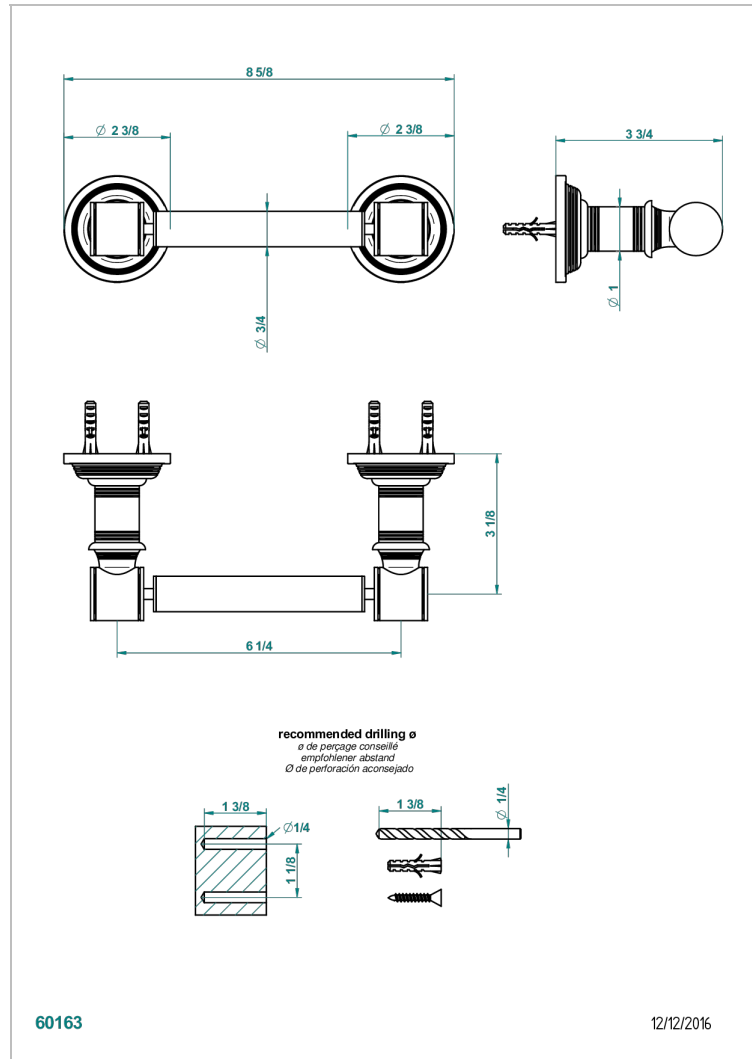

WEST COAST WITH GUILLOCHE DECOR WITH LEVER HANDLES

U9D-543M

Paper roll holder

CHARACTERISTIC

- West coast with Guilloché decor with lever handles
- Paper roll holder

AVAILABLE FINITIONS

Black ceram - D30
 Blush PVD - H62
 Brass color PVD - H49
 Brown bronze color PVD - F33
 Chrome polished - A02
 Copper antique matt, coated - H07