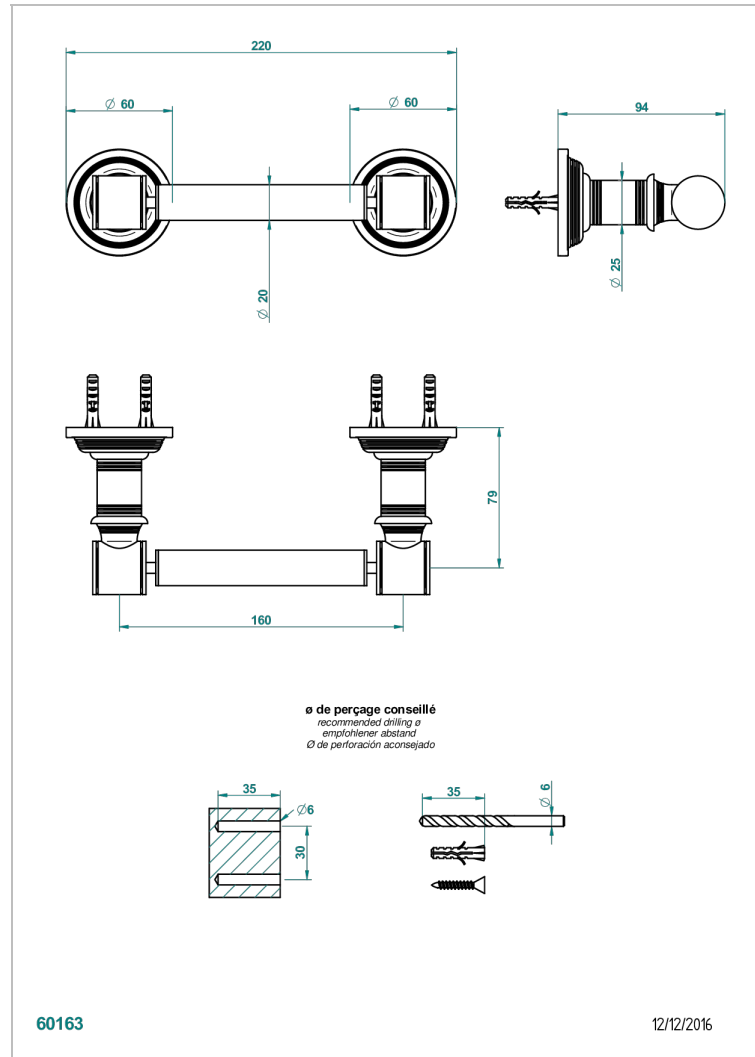

## CHARACTERISTIC

- West coast with Guilloché decor
- Paper roll holder