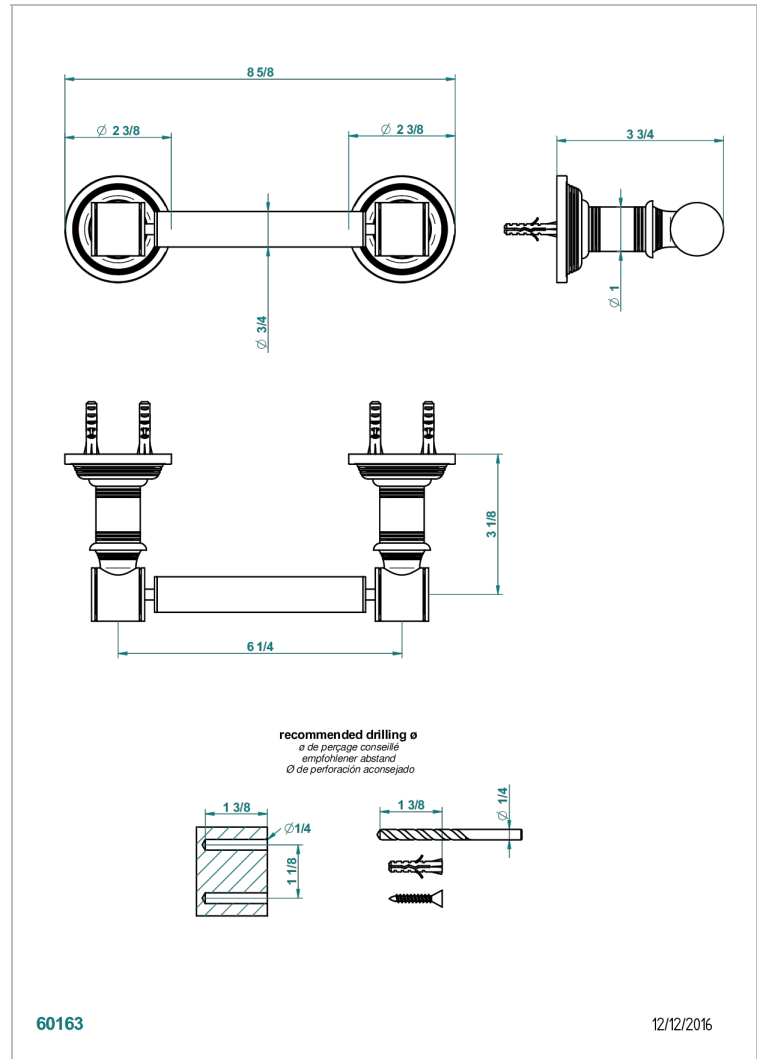

WEST COAST WITH GUILLOCHE DECOR

U9C-543M

Paper roll holder

THG[®]
PARIS

CHARACTERISTIC

- West coast with Guilloché decor
- Paper roll holder

AVAILABLE FINITIONS

Black ceram - D30
 Blush PVD - H62
 Brass color PVD - H49
 Brown bronze color PVD - F33
 Chrome polished - A02
 Copper antique matt, coated - H07