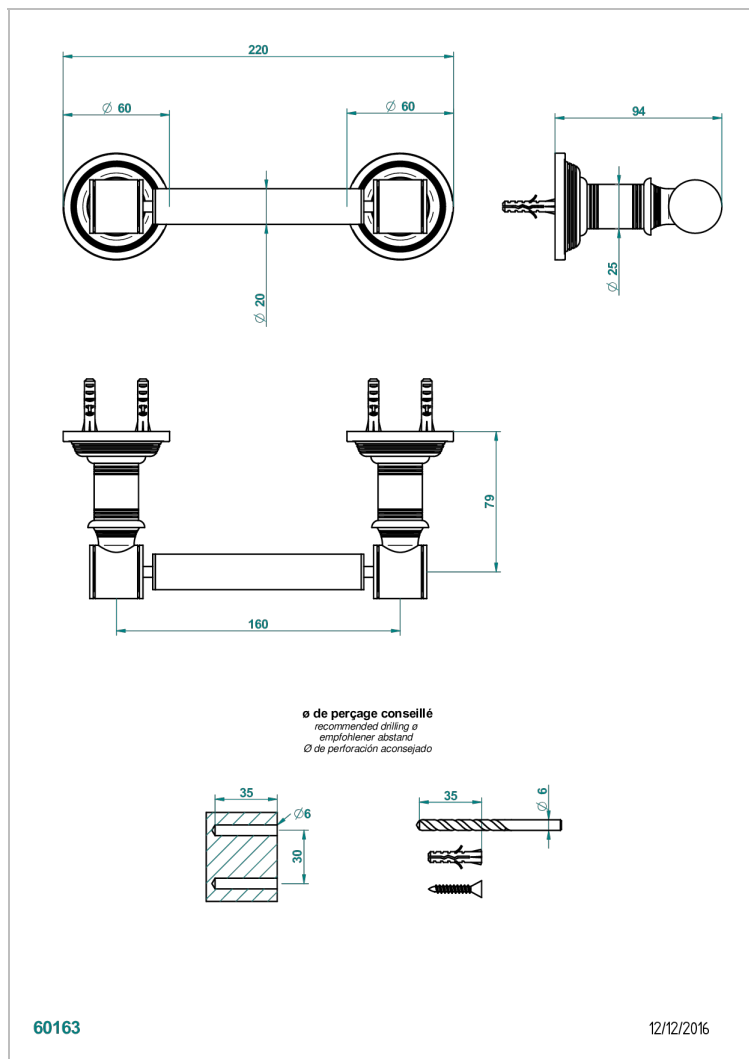

WEST COAST METAL WITH LEVER HANDLES

U9B-543M

Paper roll holder

THG[®]
PARIS

CHARACTERISTIC

- West Coast Metal with lever handles
- Paper roll holder

AVAILABLE FINITIONS

Black ceram - D30
Blush PVD - H62
Brass color PVD - H49
Brown bronze color PVD - F33
Chrome polished - A02
Copper antique matt, coated - H07