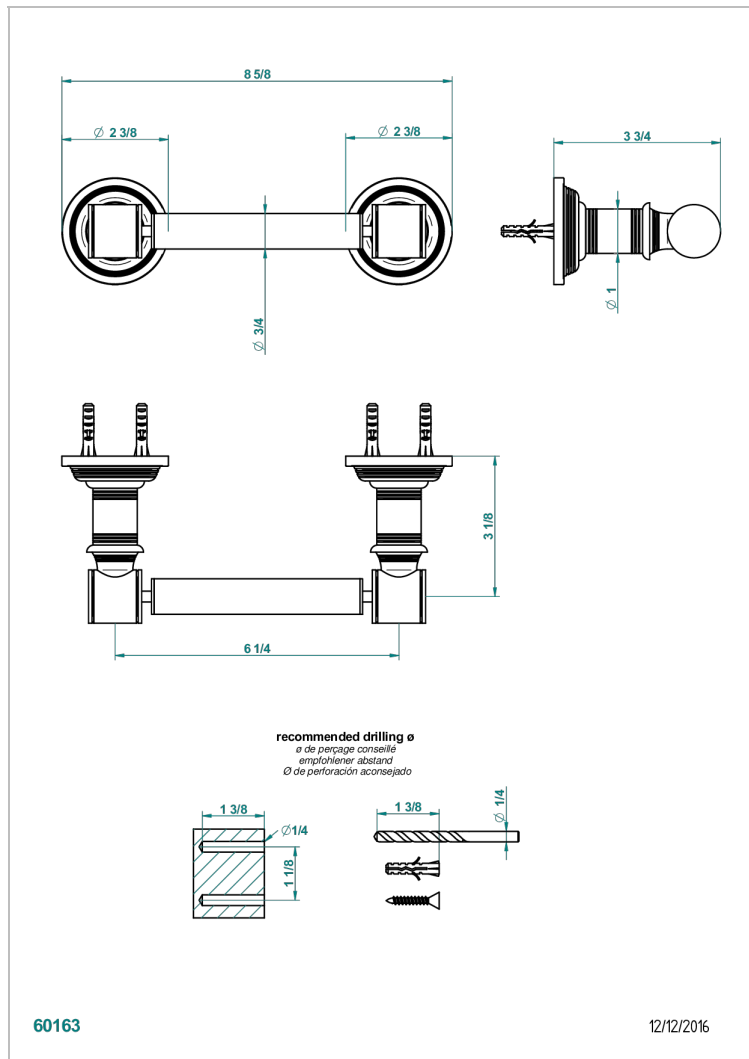

WEST COAST METAL WITH LEVER HANDLES

U9B-543M

Paper roll holder

THG[®]
PARIS

CHARACTERISTIC

- West Coast Metal with lever handles
- Paper roll holder

AVAILABLE FINITIONS

Black ceram - D30
Blush PVD - H62
Brass color PVD - H49
Brown bronze color PVD - F33
Chrome polished - A02
Copper antique matt, coated - H07