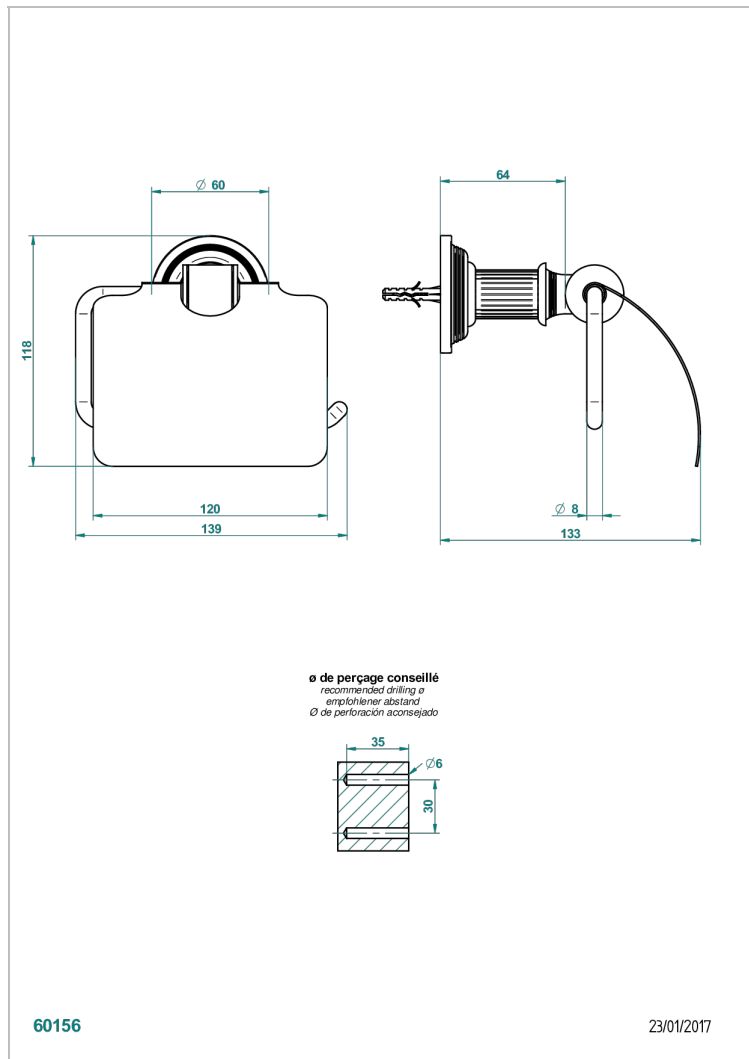

GRAND CENTRAL WHITE ONYX WITH LEVER HANDLES

U9S-538AC

Toilet paper holder, single mount with cover

CHARACTERISTIC

- Grand central White Onyx with lever handles
- Toilet paper holder, single mount with cover