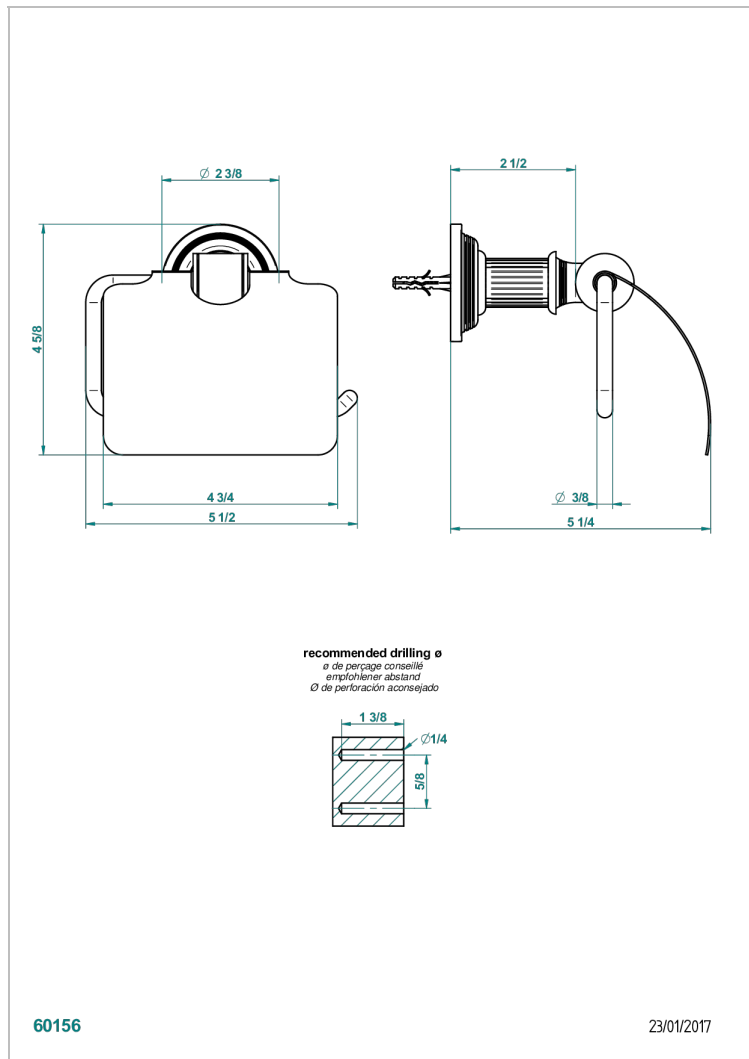

GRAND CENTRAL WHITE ONYX WITH LEVER HANDLES

U9S-538AC

Toilet paper holder, single mount with cover

CHARACTERISTIC

- Grand central White Onyx with lever handles
- Toilet paper holder, single mount with cover