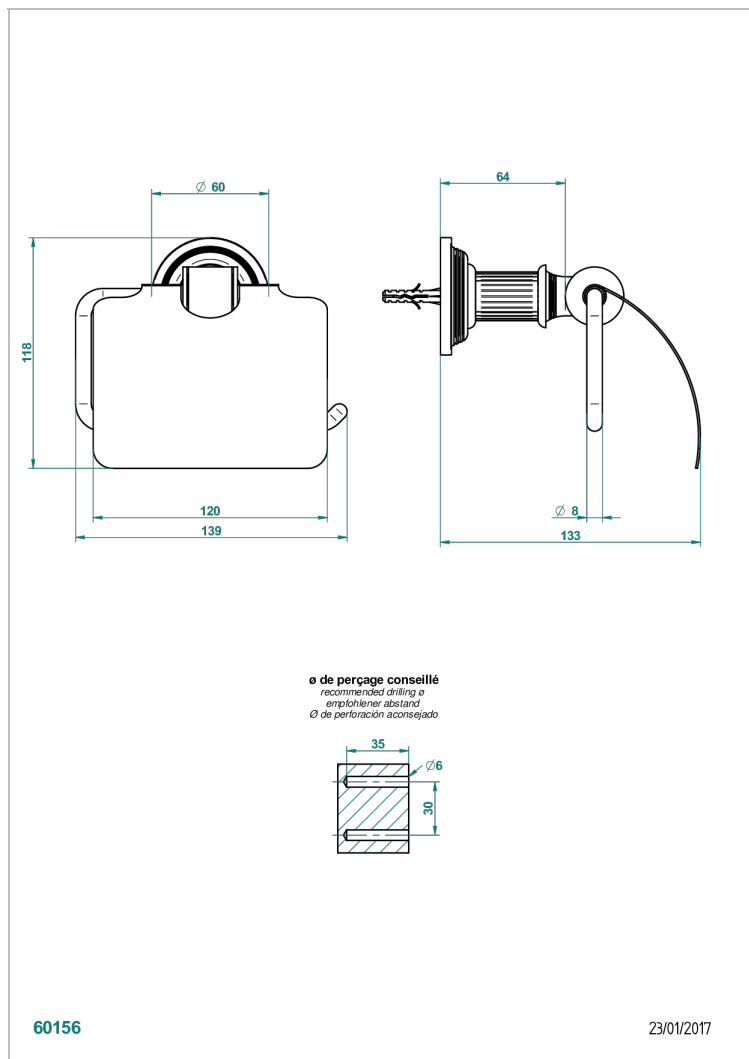

GRAND CENTRAL BLACK ONYX WITH LEVER HANDLES

U9N-538AC

Toilet paper holder, single mount with cover

CHARACTERISTIC

- Grand central Black Onyx with lever handles
- Toilet paper holder, single mount with cover