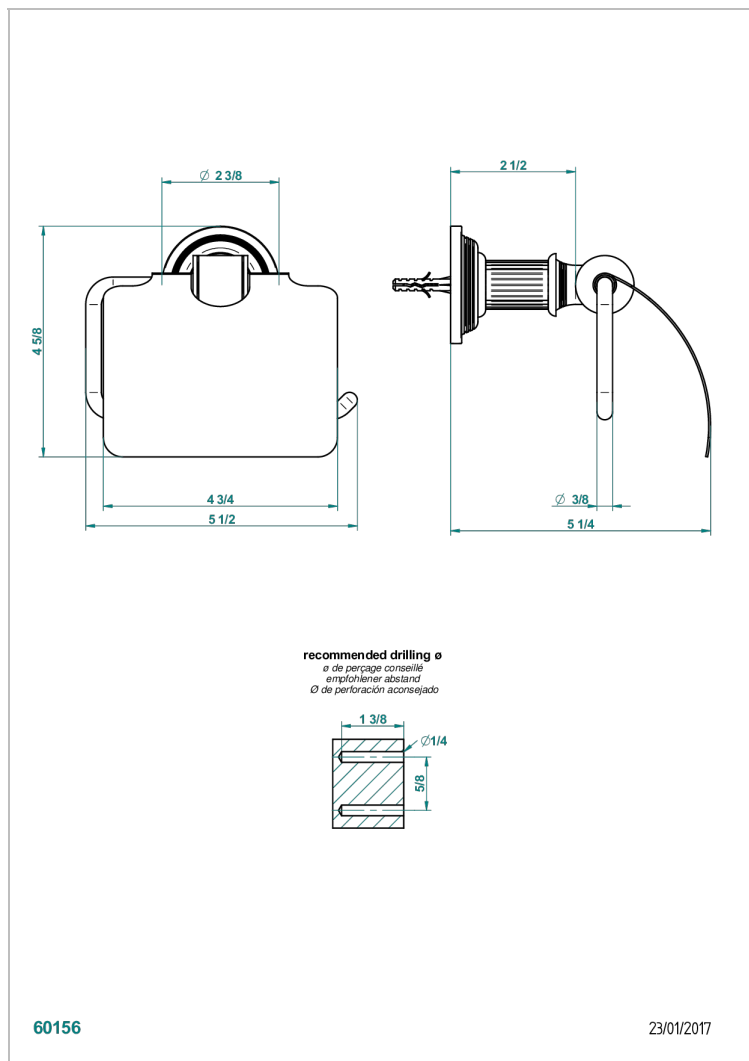

GRAND CENTRAL BLACK ONYX WITH LEVER HANDLES

U9N-538AC

Toilet paper holder, single mount with cover

CHARACTERISTIC

- Grand central Black Onyx with lever handles
- Toilet paper holder, single mount with cover