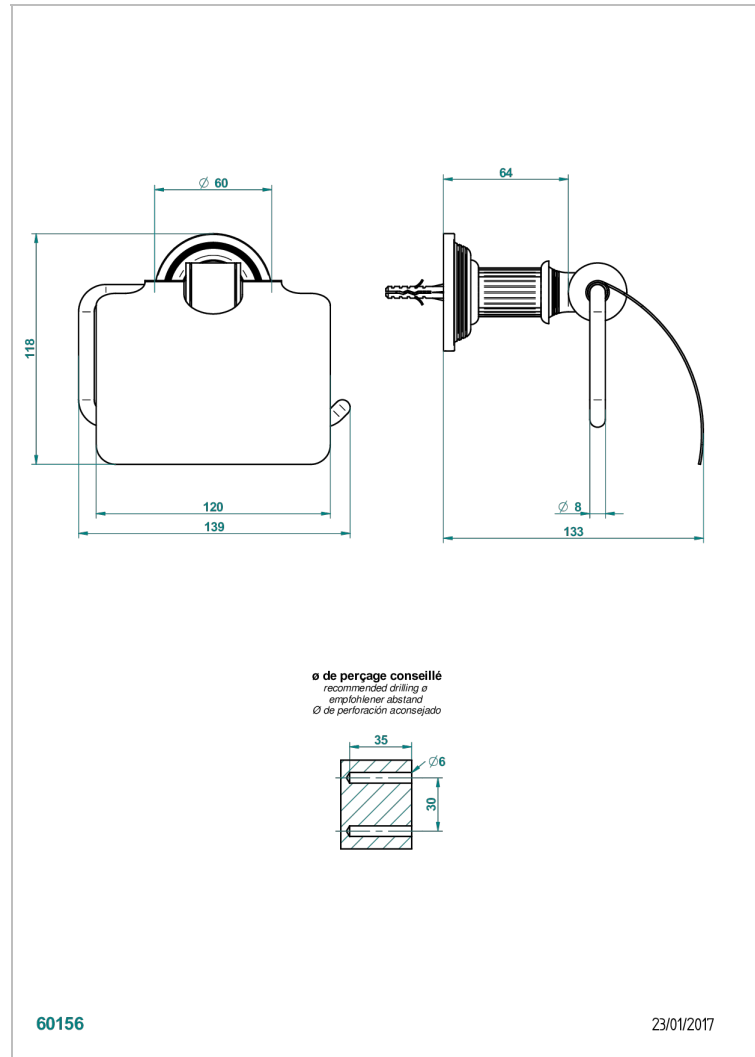

# GRAND CENTRAL BLACK ONYX

U9M-538AC

Toilet paper holder, single mount with cover

THG<sup>®</sup>  
PARIS

## CHARACTERISTIC

- Grand central Black Onyx
- Toilet paper holder, single mount with cover