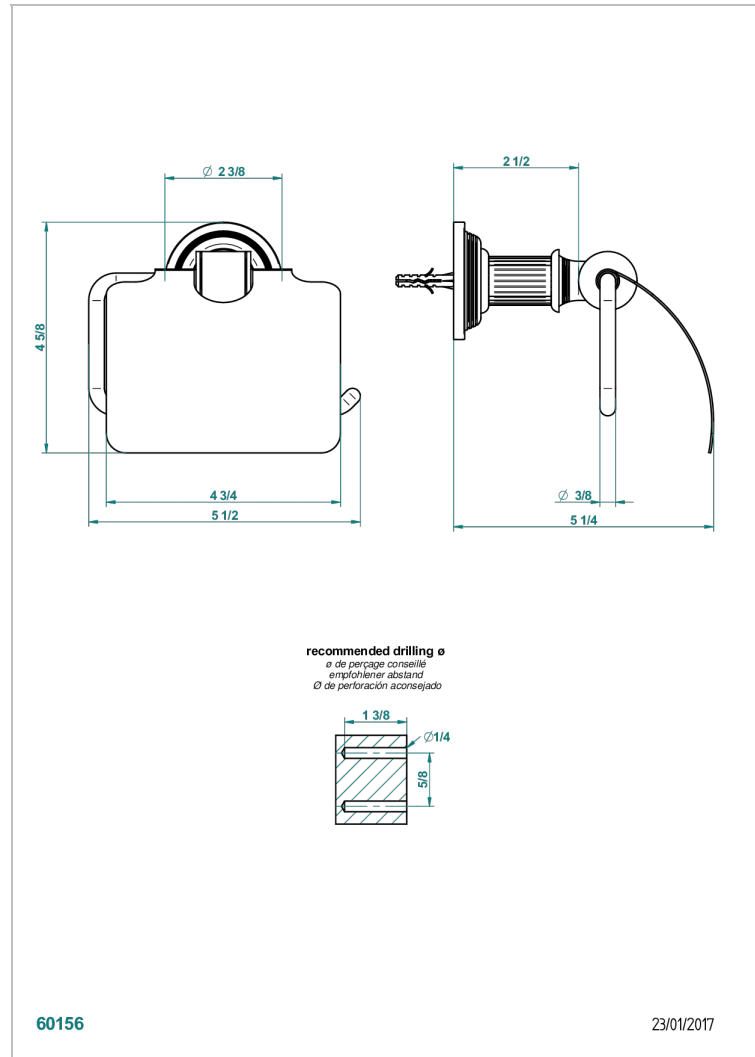

# GRAND CENTRAL BLACK ONYX

U9M-538AC

Toilet paper holder, single mount with cover

THG<sup>®</sup>  
PARIS

## CHARACTERISTIC

- Grand central Black Onyx
- Toilet paper holder, single mount with cover