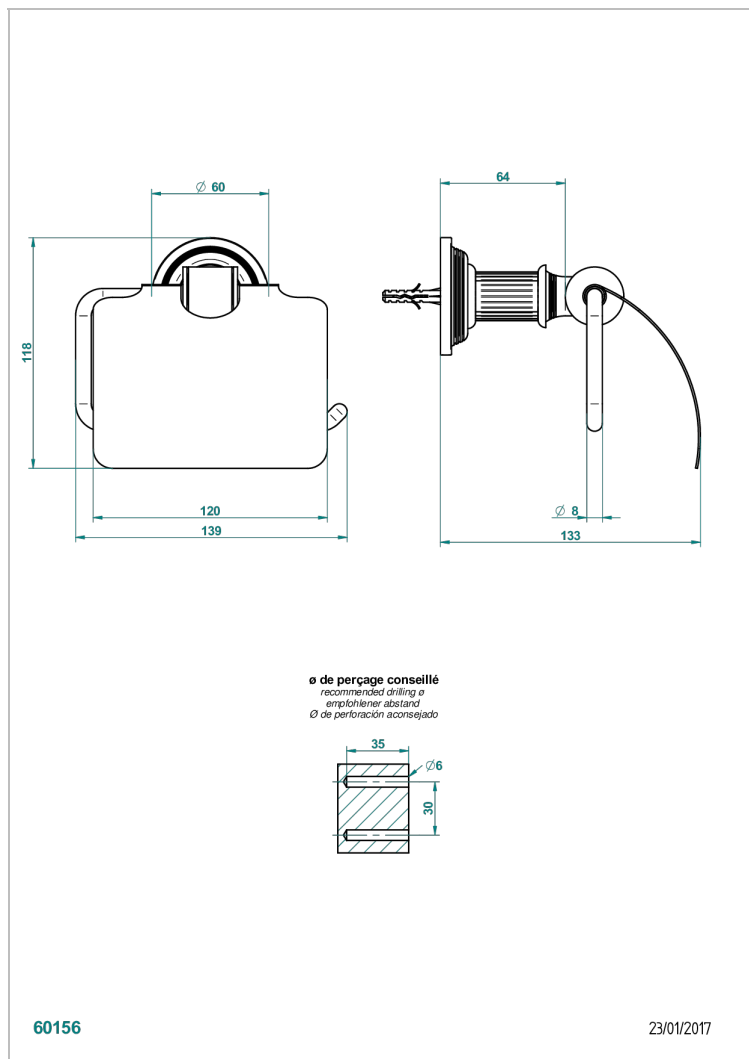

# GRAND CENTRAL METAL WITH LEVER HANDLES

U9L-538AC

THG  
PARIS

Toilet paper holder, single mount with cover

60156

23/01/2017

## CHARACTERISTIC

- Grand central Metal with lever handles
- Toilet paper holder, single mount with cover