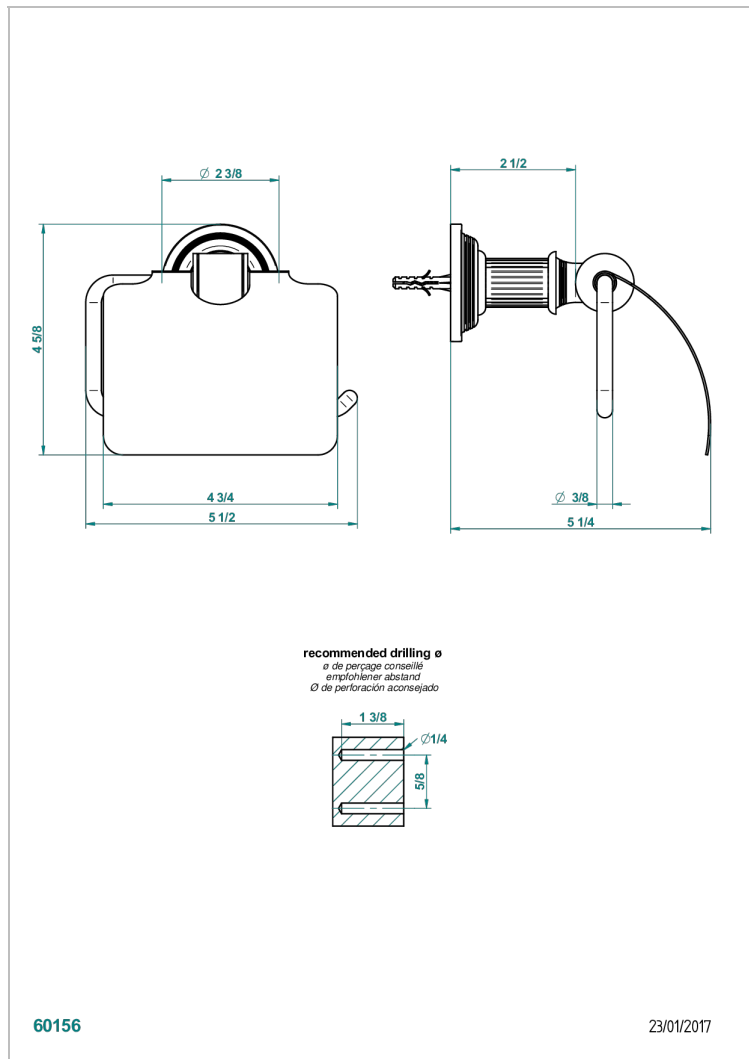

GRAND CENTRAL METAL WITH LEVER HANDLES

U9L-538AC

Toilet paper holder, single mount with cover

60156

23/01/2017

CHARACTERISTIC

- Grand central Metal with lever handles
- Toilet paper holder, single mount with cover