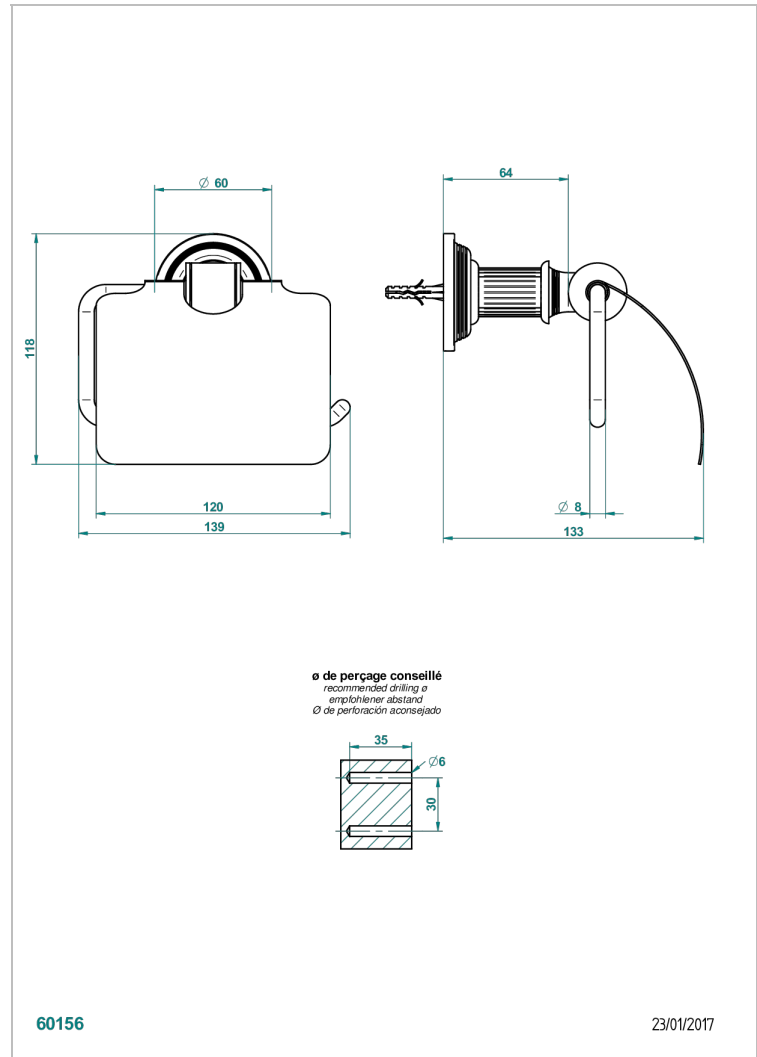

GRAND CENTRAL METAL

U9K-538AC

THG
PARIS

Toilet paper holder, single mount with cover

CHARACTERISTIC

- Grand central Metal
- Toilet paper holder, single mount with cover

AVAILABLE FINITIONS

Black ceram - D30
Blush PVD - H62
Brass color PVD - H49
Brown bronze color PVD - F33
Chrome polished - A02
Copper antique matt, coated - H07