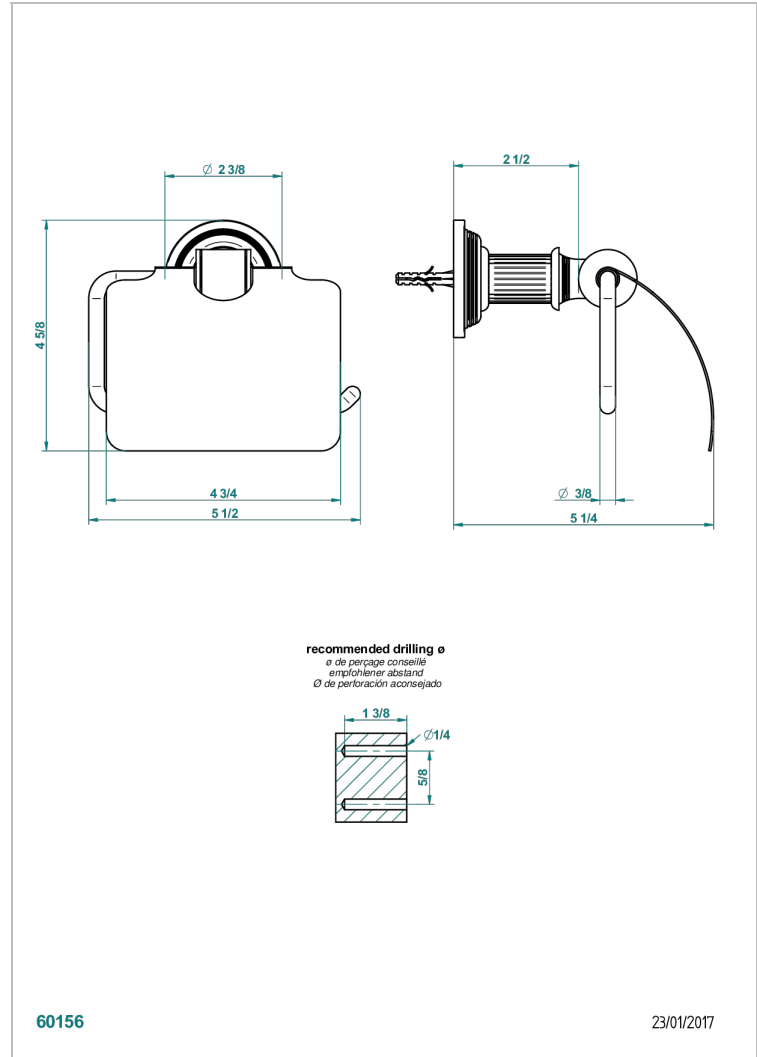

GRAND CENTRAL METAL

U9K-538AC

Toilet paper holder, single mount with cover

THG[®]
PARIS

60156

23/01/2017

CHARACTERISTIC

- Grand central Metal
- Toilet paper holder, single mount with cover