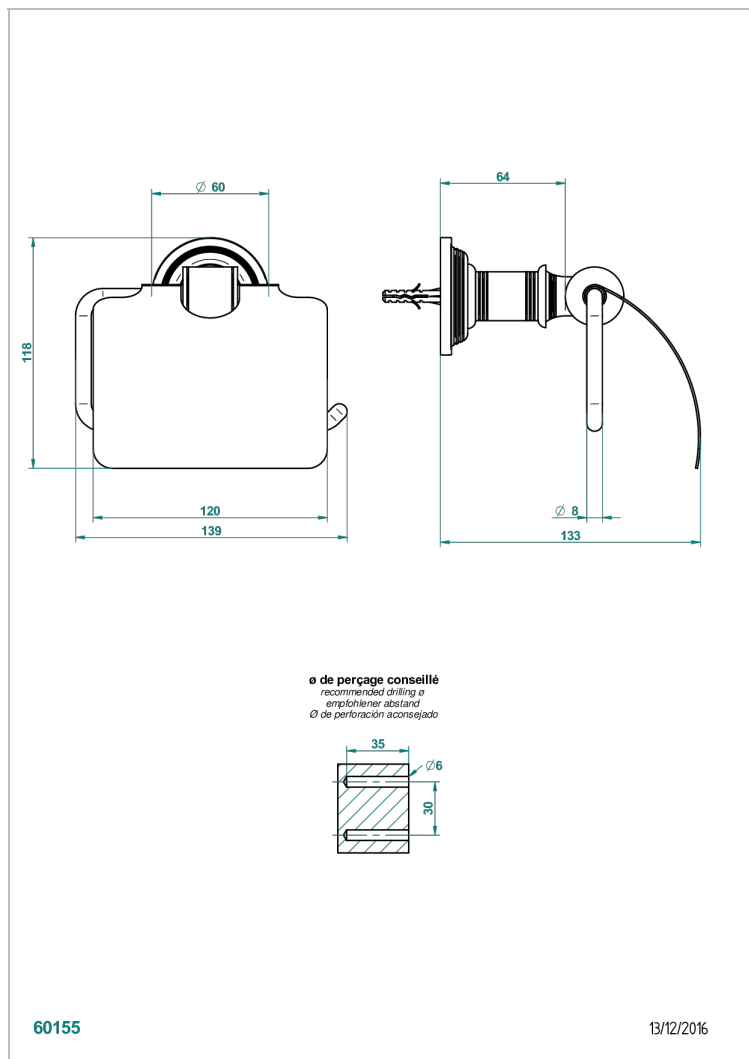

# WEST COAST WHITE ONYX WITH LEVER HANDLES

U9H-538AC

Toilet paper holder, single mount with cover

## CHARACTERISTIC

- West Coast White Onyx with lever handles
- Toilet paper holder, single mount with cover