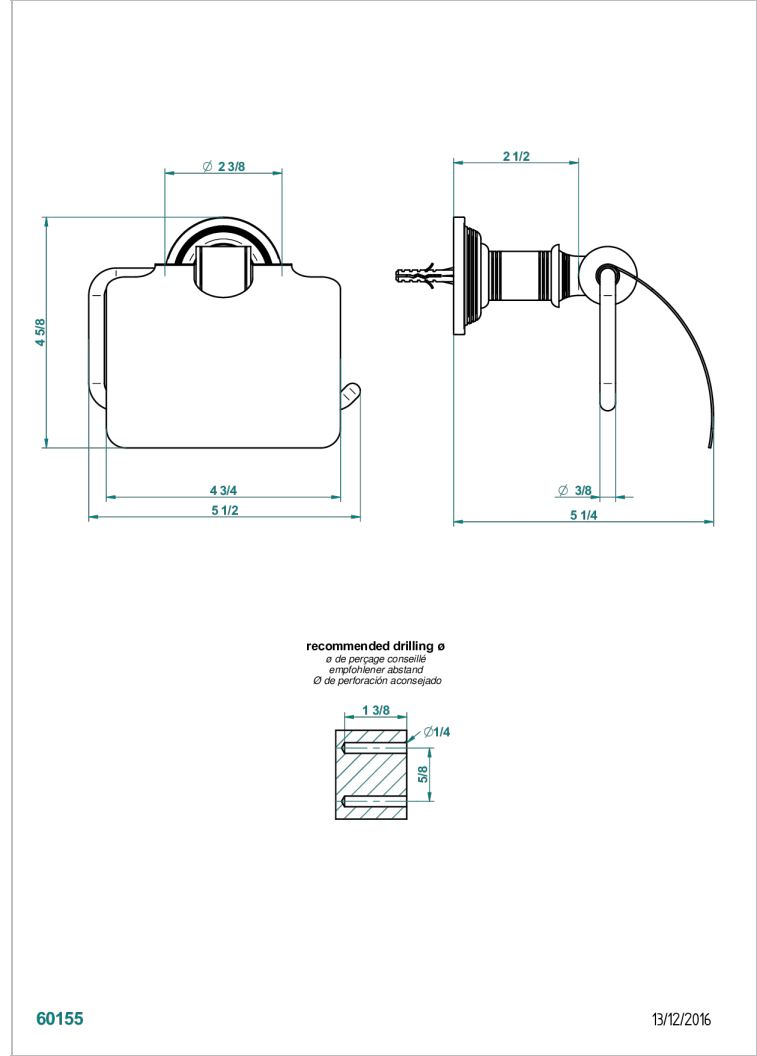

# WEST COAST WHITE ONYX WITH LEVER HANDLES

U9H-538AC

Toilet paper holder, single mount with cover

## CHARACTERISTIC

- West Coast White Onyx with lever handles
- Toilet paper holder, single mount with cover