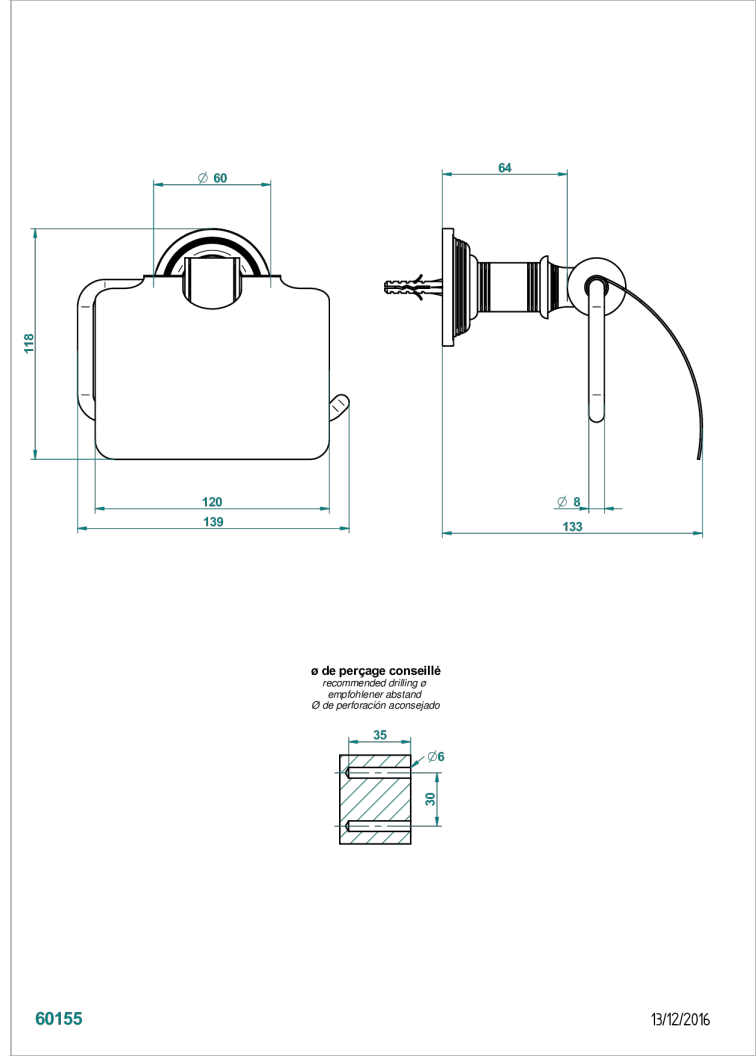

WEST COAST BLACK ONYX WITH LEVER HANDLES

U9F-538AC

Toilet paper holder, single mount with cover

60155

13/12/2016

CHARACTERISTIC

- West Coast Black Onyx with lever handles
- Toilet paper holder, single mount with cover

AVAILABLE FINITIONS

Black ceram - D30
Blush PVD - H62
Brass color PVD - H49
Brown bronze color PVD - F33
Chrome polished - A02
Copper antique matt, coated - H07

Gold color PVD - H52
Gold mat - F07
Gold polished - F01
Graphite PVD - H64
Light coated bronze - D01
Matt Umber PVD - H67

Matt blush PVD - H60
Matt brass color PVD - H50
Matt brown bronze color PVD - F34
Matt chrome (American satin) - C02
Matt gold color PVD - H53
Matt graphite PVD - H65

Matt nickel (American satin) - C01
Matt nickel color PVD - H56
Natural smoked Brass - A13
Nickel antique / Sovereign - H28
Nickel color PVD - H55
Nickel polished - B01

Soft gold - F30
Soft matt gold - F31
Umber PVD - H66