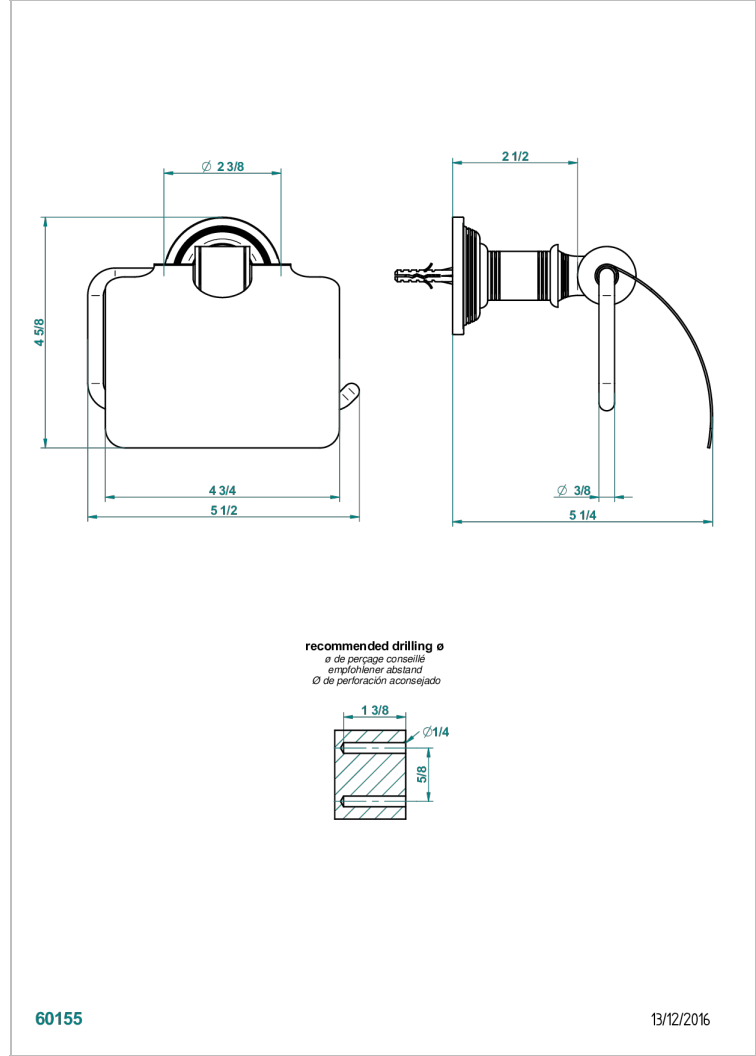

WEST COAST BLACK ONYX WITH LEVER HANDLES

U9F-538AC

Toilet paper holder, single mount with cover

60155

13/12/2016

CHARACTERISTIC

- West Coast Black Onyx with lever handles
- Toilet paper holder, single mount with cover