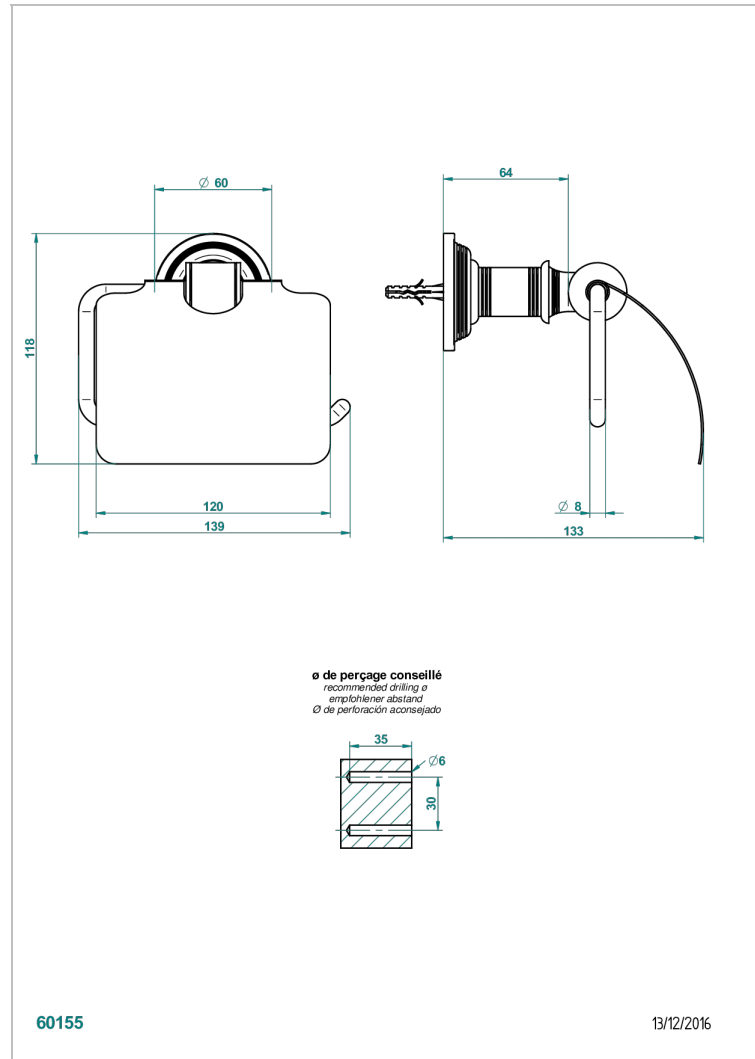

# WEST COAST WITH GUILLOCHE DECOR WITH LEVER HANDLES

U9D-538AC

Toilet paper holder, single mount with cover

## CHARACTERISTIC

- West coast with Guilloché decor with lever handles
- Toilet paper holder, single mount with cover