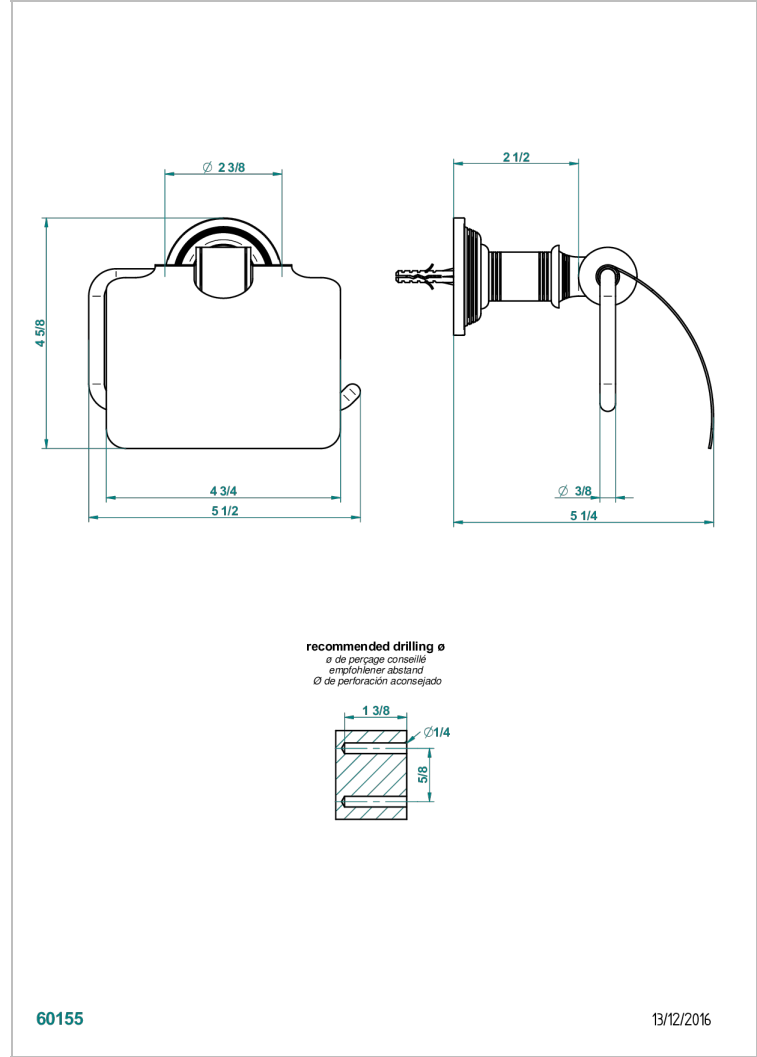

# WEST COAST WITH GUILLOCHE DECOR WITH LEVER HANDLES

U9D-538AC

Toilet paper holder, single mount with cover

## CHARACTERISTIC

- West coast with Guilloché decor with lever handles
- Toilet paper holder, single mount with cover