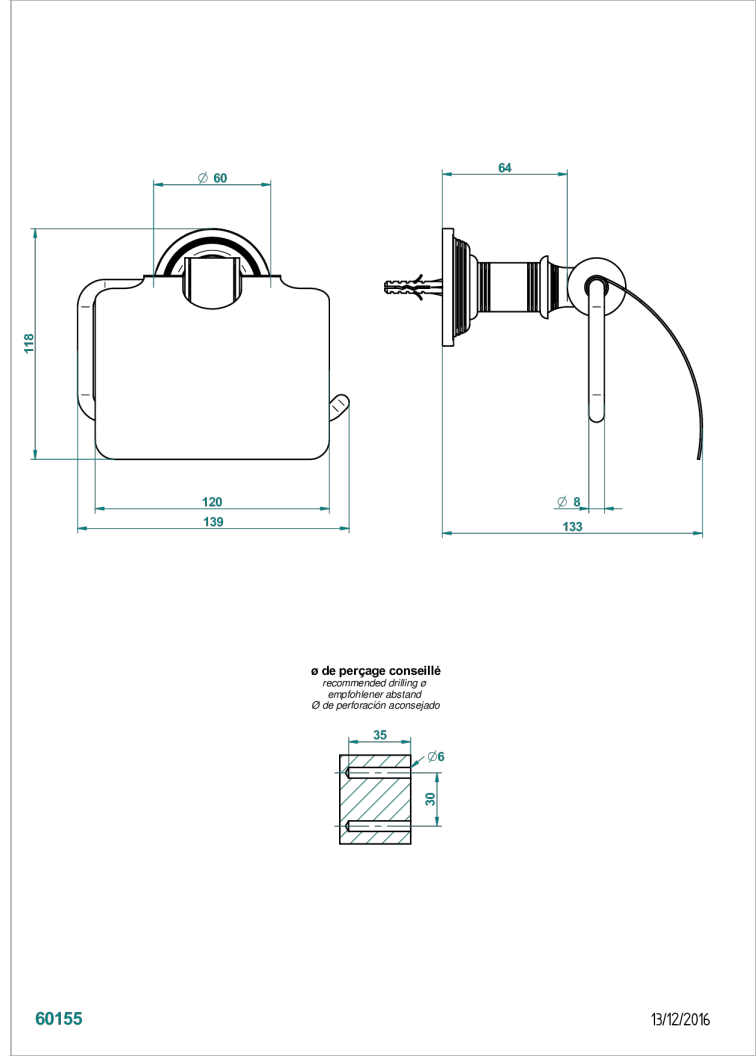

WEST COAST WITH GUILLOCHE DECOR

U9C-538AC

THG
PARIS

Toilet paper holder, single mount with cover

60155

13/12/2016

CHARACTERISTIC

- West coast with Guilloché decor
- Toilet paper holder, single mount with cover