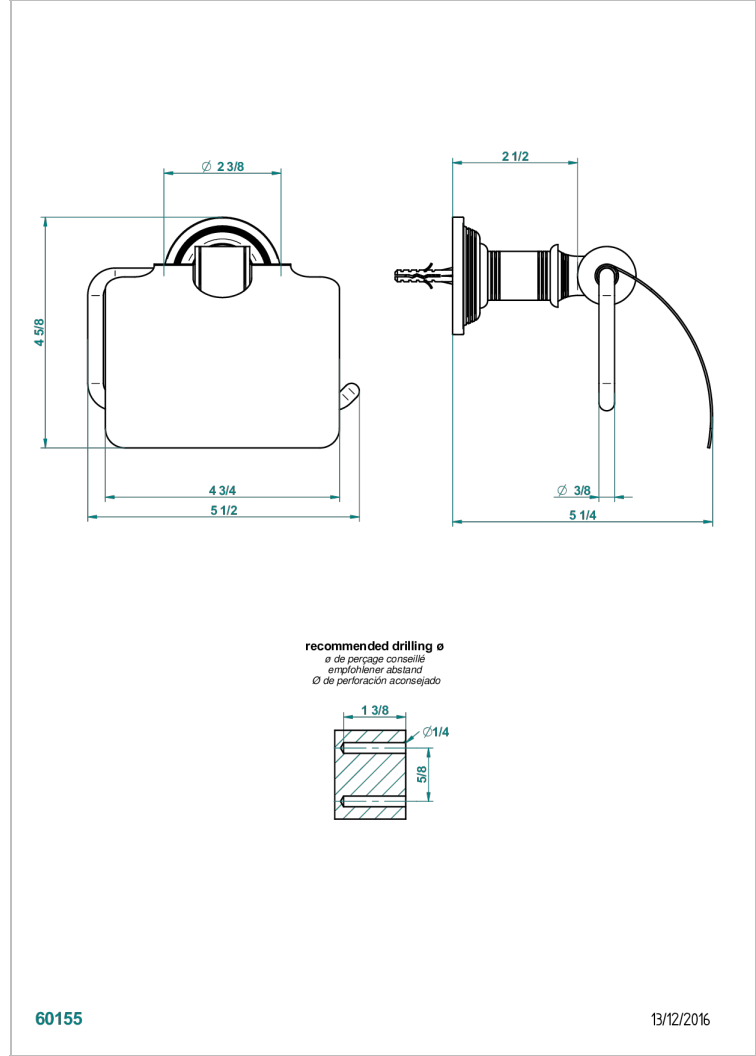

WEST COAST WITH GUILLOCHE DECOR

U9C-538AC

THG[®]
PARIS

Toilet paper holder, single mount with cover

60155

13/12/2016

CHARACTERISTIC

- West coast with Guilloché decor
- Toilet paper holder, single mount with cover