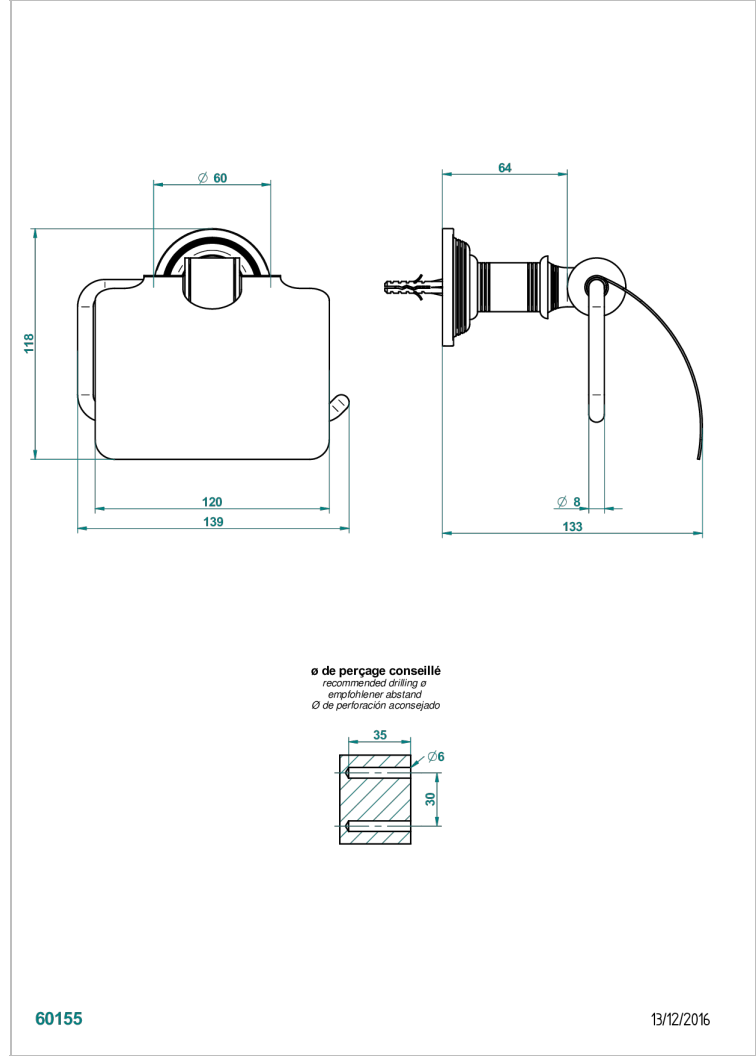

WEST COAST METAL WITH LEVER HANDLES

U9B-538AC

Toilet paper holder, single mount with cover

CHARACTERISTIC

- West Coast Metal with lever handles
- Toilet paper holder, single mount with cover

AVAILABLE FINITIONS