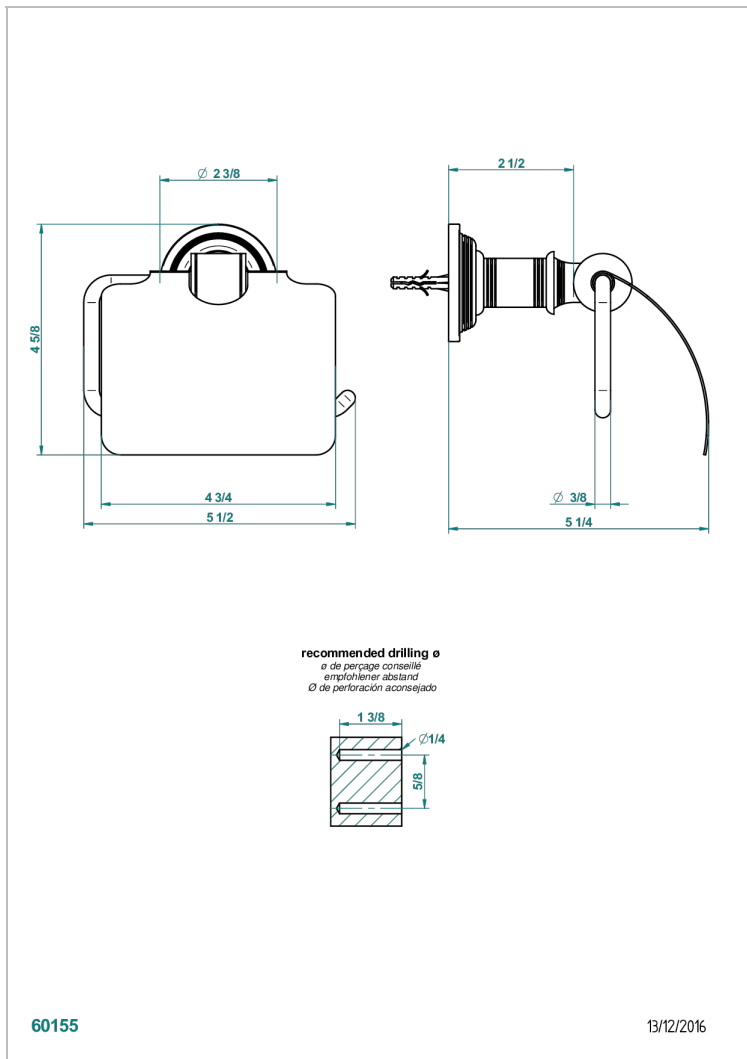

# WEST COAST METAL WITH LEVER HANDLES

U9B-538AC

THG<sup>®</sup>  
PARIS

Toilet paper holder, single mount with cover

## CHARACTERISTIC

- West Coast Metal with lever handles
- Toilet paper holder, single mount with cover