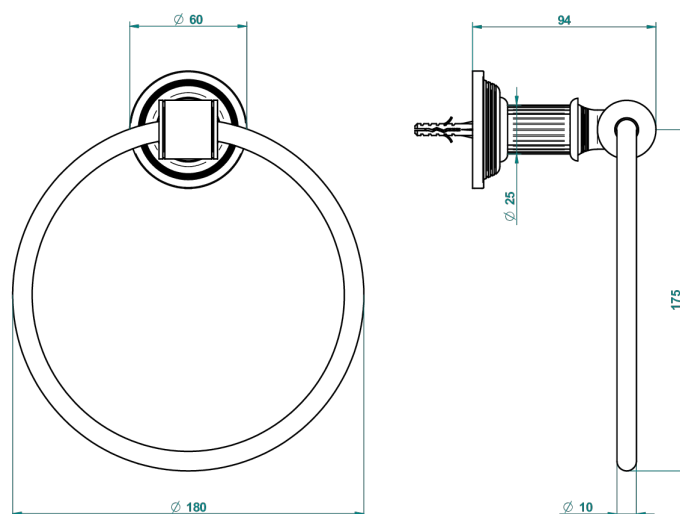

GRAND CENTRAL WHITE ONYX WITH LEVER HANDLES

U9S-504N

Towel ring

60154

15/02/2017

CHARACTERISTIC

- Grand central White Onyx with lever handles
- Towel ring

AVAILABLE FINITIONS

Black ceram - D30

Blush PVD - H62

Brass color PVD - H49

Brown bronze color PVD - F33

Chrome polished - A02

Copper antique matt, coated - H07

Gold color PVD - H52

Gold mat - F07

Gold polished - F01

Graphite PVD - H64

Light coated bronze - D01

Matt Umber PVD - H67

Matt blush PVD - H60

Matt brass color PVD - H50

Matt brown bronze color PVD - F34

Matt chrome (American satin) - C02

Matt gold color PVD - H53

Matt graphite PVD - H65

Matt nickel (American satin) - C01

Matt nickel color PVD - H56

Natural smoked Brass - A13

Nickel antique / Sovereign - H28

Nickel color PVD - H55

Nickel polished - B01

Soft gold - F30

Soft matt gold - F31

Umber PVD - H66