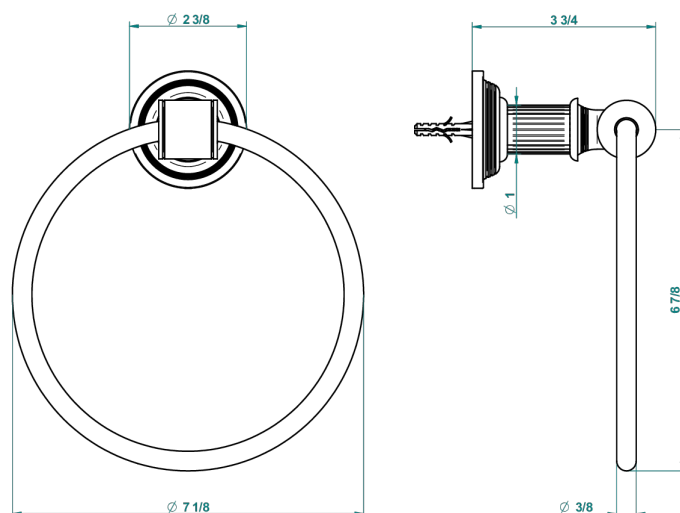

GRAND CENTRAL WHITE ONYX WITH LEVER HANDLES

U9S-504N

Towel ring

60154

15/02/2017

CHARACTERISTIC

- Grand central White Onyx with lever handles
- Towel ring

AVAILABLE FINITIONS

Black ceram - D30
Blush PVD - H62
Brass color PVD - H49
Brown bronze color PVD - F33
Chrome polished - A02
Copper antique matt, coated - H07

Gold color PVD - H52
Gold mat - F07
Gold polished - F01
Graphite PVD - H64
Light coated bronze - D01
Matt Umber PVD - H67

Matt blush PVD - H60
Matt brass color PVD - H50
Matt brown bronze color PVD - F34
Matt chrome (American satin) - C02
Matt gold color PVD - H53
Matt graphite PVD - H65

Matt nickel (American satin) - C01
Matt nickel color PVD - H56
Natural smoked Brass - A13
Nickel antique / Sovereign - H28
Nickel color PVD - H55
Nickel polished - B01

Soft gold - F30
Soft matt gold - F31
Umber PVD - H66