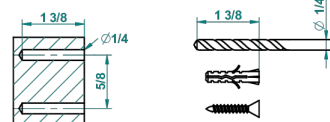

GRAND CENTRAL WHITE ONYX WITH LEVER HANDLES

U9S-504N

Towel ring

60154

15/02/2017

CHARACTERISTIC

- Grand central White Onyx with lever handles
- Towel ring

AVAILABLE FINITIONS

Black ceram - D30
Blush PVD - H62
Brass color PVD - H49
Brown bronze color PVD - F33
Chrome polished - A02
Copper antique matt, coated - H07

Gold color PVD - H52
Gold mat - F07
Gold polished - F01
Graphite PVD - H64
Light coated bronze - D01
Matt Umber PVD - H67

Matt blush PVD - H60
Matt brass color PVD - H50
Matt brown bronze color PVD - F34
Matt chrome (American satin) - C02
Matt gold color PVD - H53
Matt graphite PVD - H65

Matt nickel (American satin) - C01
Matt nickel color PVD - H56
Natural smoked Brass - A13
Nickel antique / Sovereign - H28
Nickel color PVD - H55
Nickel polished - B01

Soft gold - F30
Soft matt gold - F31
Umber PVD - H66