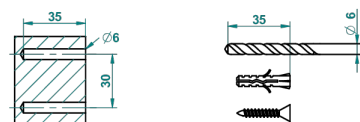

GRAND CENTRAL WHITE ONYX WITH LEVER HANDLES

U9S-504N

Single towel ring

60154

15/02/2017

CHARACTERISTIC

- Grand central White Onyx with lever handles
- Single towel ring

AVAILABLE FINITIONS

Antique nickel - H28
Black ceram - D30
Blush PVD - H62
Brass color PVD - H49
Brown bronze color PVD - F33
Gold color PVD - H52

Graphite PVD - H64
Lacquered light bronze - D01
Matt Umber PVD - H67
Matt blush PVD - H60
Matt brass color PVD - H50
Matt brown bronze color PVD - F34

Matt chrome - C02
Matt gold - F07
Matt gold color PVD - H53
Matt graphite PVD - H65
Matt nickel (color finish) - C01
Matt nickel color PVD - H56

Natural smoked Brass - A13
Nickel color PVD - H55
Polished chrome (color finish) - A02
Polished gold (color finish) - F01
Polished nickel - B01
Soft gold - F30

Soft matt gold - F31
Umber PVD - H66
Varnished matt antique red copper
(color finish) - H07