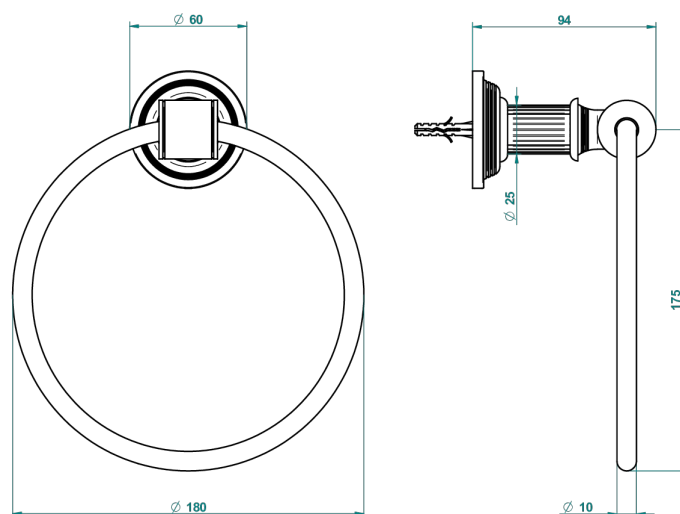

GRAND CENTRAL WHITE ONYX WITH LEVER HANDLES

U9S-504N

Single towel ring

60154

15/02/2017

CHARACTERISTIC

- Grand central White Onyx with lever handles
- Single towel ring

AVAILABLE FINITIONS

Antique nickel - H28
Black ceram - D30
Blush PVD - H62
Brass color PVD - H49
Brown bronze color PVD - F33
Gold color PVD - H52

Graphite PVD - H64
Lacquered light bronze - D01
Matt Umber PVD - H67
Matt blush PVD - H60
Matt brass color PVD - H50
Matt brown bronze color PVD - F34

Matt chrome - C02
Matt gold - F07
Matt gold color PVD - H53
Matt graphite PVD - H65
Matt nickel (color finish) - C01
Matt nickel color PVD - H56

Natural smoked Brass - A13
Nickel color PVD - H55
Polished chrome (color finish) - A02
Polished gold (color finish) - F01
Polished nickel - B01
Soft gold - F30

Soft matt gold - F31
Umber PVD - H66
Varnished matt antique red copper
(color finish) - H07