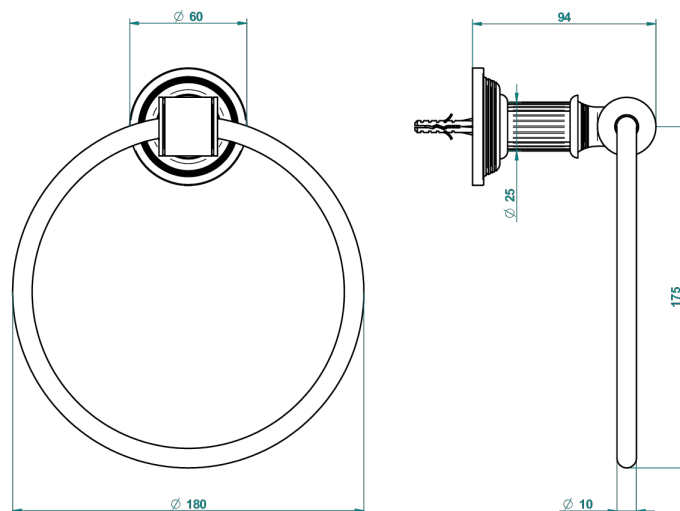

GRAND CENTRAL WHITE ONYX WITH LEVER HANDLES

U9S-504N

Handtuchring

60154

15/02/2017

EIGENSCHAFTEN

- Grand central White Onyx with lever handles
- Handtuchring

VERFÜGBARE OBERFLÄCHEN

Altnickel - H28
Blassgold - F30
Blassgold matt unlackiert - F31
Bronze hell - D01
Chrom - A02
Chrom matt - C02

Gold - F01
Gold matt - F07
Kupfer altrot matt lackiert - H07
Mattschwarz keramik - D30
Natural smoked Brass - A13
Nickel matt - C01

Pvd blush - H62
Pvd blush matt - H60
Pvd bronze braun - F33
Pvd bronze braun matt - F34
Pvd gold - H52
Pvd gold matt - H53

Pvd graphite - H64
Pvd graphite matt - H65
Pvd messing - H49
Pvd messing matt - H50
Pvd nickel - H55
Pvd nickel matt - H56

Pvd umber - H66
Pvd umber matt - H67
Silbernichel - B01