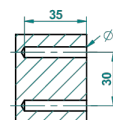

GRAND CENTRAL WHITE ONYX WITH LEVER HANDLES

U9S-504N

Handtuchring

60154

15/02/2017

EIGENSCHAFTEN

- Grand central White Onyx with lever handles
- Handtuchring

VERFÜGBARE OBERFLÄCHEN

Altnickel - H28
Blassgold - F30
Blassgold matt unlackiert - F31
Bronze hell - D01
Chrom - A02
Chrom matt - C02

Gold - F01
Gold matt - F07
Kupfer altrot matt lackiert - H07
Mattschwarz keramik - D30
Natural smoked Brass - A13
Nickel matt - C01

Pvd blush - H62
Pvd blush matt - H60
Pvd bronze braun - F33
Pvd bronze braun matt - F34
Pvd gold - H52
Pvd gold matt - H53

Pvd graphite - H64
Pvd graphite matt - H65
Pvd messing - H49
Pvd messing matt - H50
Pvd nickel - H55
Pvd nickel matt - H56

Pvd umber - H66
Pvd umber matt - H67
Silbernichel - B01