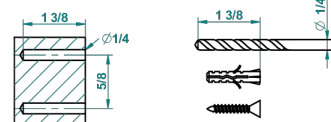

GRAND CENTRAL WHITE ONYX WITH LEVER HANDLES

U9S-504N

Single towel ring

60154

15/02/2017

CHARACTERISTIC

- Grand central White Onyx with lever handles
- Single towel ring

AVAILABLE FINITIONS

Antique nickel - H28
Black ceram - D30
Blush PVD - H62
Brass color PVD - H49
Brown bronze color PVD - F33
Gold color PVD - H52

Graphite PVD - H64
Lacquered light bronze - D01
Matt Umber PVD - H67
Matt blush PVD - H60
Matt brass color PVD - H50
Matt brown bronze color PVD - F34

Matt chrome - C02
Matt gold - F07
Matt gold color PVD - H53
Matt graphite PVD - H65
Matt nickel (color finish) - C01
Matt nickel color PVD - H56

Natural smoked Brass - A13
Nickel color PVD - H55
Polished chrome (color finish) - A02
Polished gold (color finish) - F01
Polished nickel - B01
Soft gold - F30

Soft matt gold - F31
Umber PVD - H66
Varnished matt antique red copper
(color finish) - H07