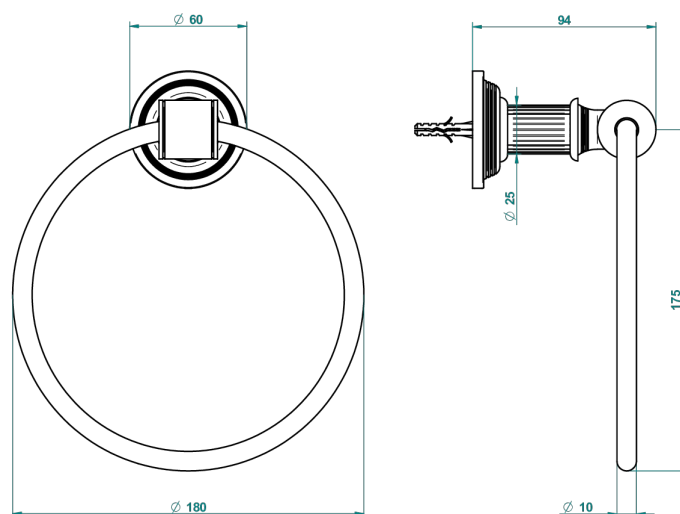

GRAND CENTRAL WHITE ONYX WITH LEVER HANDLES

U9S-504N

Handtuchring

60154

15/02/2017

EIGENSCHAFTEN

- Grand central White Onyx with lever handles
- Handtuchring

VERFÜGBARE OBERFLÄCHEN

Altnickel - H28
Blassgold - F30
Blassgold matt unlackiert - F31
Bronze hell - D01
Chrom - A02
Chrom matt - C02

Gold - F01
Gold matt - F07
Kupfer altrot matt lackiert - H07
Mattschwarz keramik - D30
Natural smoked Brass - A13
Nickel matt - C01

Pvd blush - H62
Pvd blush matt - H60
Pvd bronze braun - F33
Pvd bronze braun matt - F34
Pvd gold - H52
Pvd gold matt - H53

Pvd graphite - H64
Pvd graphite matt - H65
Pvd messing - H49
Pvd messing matt - H50
Pvd nickel - H55
Pvd nickel matt - H56

Pvd umber - H66
Pvd umber matt - H67
Silbernichel - B01