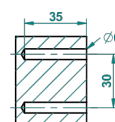

GRAND CENTRAL WHITE ONYX WITH LEVER HANDLES

U9S-504N

Handtuchring

60154

15/02/2017

EIGENSCHAFTEN

- Grand central White Onyx with lever handles
- Handtuchring

VERFÜGBARE OBERFLÄCHEN

Altnickel - H28
Blassgold - F30
Blassgold matt unlackiert - F31
Bronze hell - D01
Chrom - A02
Chrom matt - C02

Gold - F01
Gold matt - F07
Kupfer altrot matt lackiert - H07
Mattschwarz keramik - D30
Natural smoked Brass - A13
Nickel matt - C01

Pvd blush - H62
Pvd blush matt - H60
Pvd bronze braun - F33
Pvd bronze braun matt - F34
Pvd gold - H52
Pvd gold matt - H53

Pvd graphite - H64
Pvd graphite matt - H65
Pvd messing - H49
Pvd messing matt - H50
Pvd nickel - H55
Pvd nickel matt - H56

Pvd umber - H66
Pvd umber matt - H67
Silbernichel - B01