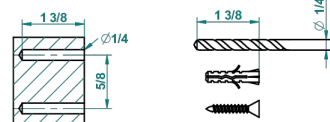

GRAND CENTRAL WHITE ONYX WITH LEVER HANDLES

U9S-504N

Single towel ring

60154

15/02/2017

CHARACTERISTIC

- Grand central White Onyx with lever handles
- Single towel ring

AVAILABLE FINITIONS

Antique nickel - H28
Black ceram - D30
Blush PVD - H62
Brass color PVD - H49
Brown bronze color PVD - F33
Gold color PVD - H52

Graphite PVD - H64
Lacquered light bronze - D01
Matt Umber PVD - H67
Matt blush PVD - H60
Matt brass color PVD - H50
Matt brown bronze color PVD - F34

Matt chrome - C02
Matt gold - F07
Matt gold color PVD - H53
Matt graphite PVD - H65
Matt nickel (color finish) - C01
Matt nickel color PVD - H56

Natural smoked Brass - A13
Nickel color PVD - H55
Polished chrome (color finish) - A02
Polished gold (color finish) - F01
Polished nickel - B01
Soft gold - F30

Soft matt gold - F31
Umber PVD - H66
Varnished matt antique red copper (color finish) - H07