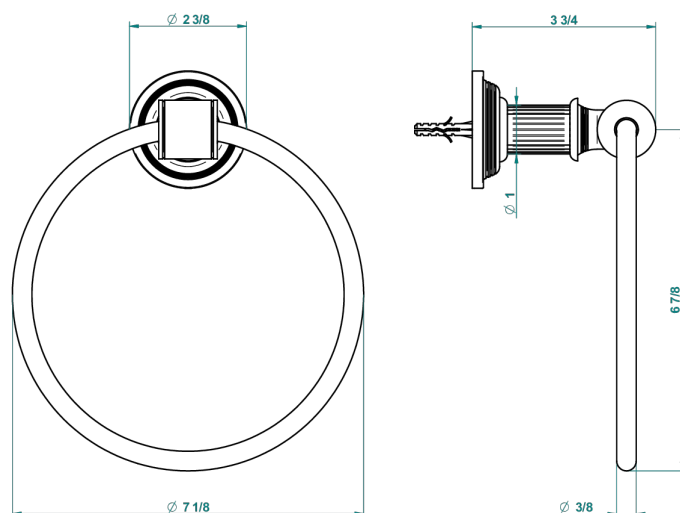

GRAND CENTRAL WHITE ONYX WITH LEVER HANDLES

U9S-504N

Single towel ring

60154

15/02/2017

CHARACTERISTIC

- Grand central White Onyx with lever handles
- Single towel ring

AVAILABLE FINITIONS

Antique nickel - H28
Black ceram - D30
Blush PVD - H62
Brass color PVD - H49
Brown bronze color PVD - F33
Gold color PVD - H52

Graphite PVD - H64
Lacquered light bronze - D01
Matt Umber PVD - H67
Matt blush PVD - H60
Matt brass color PVD - H50
Matt brown bronze color PVD - F34

Matt chrome - C02
Matt gold - F07
Matt gold color PVD - H53
Matt graphite PVD - H65
Matt nickel (color finish) - C01
Matt nickel color PVD - H56

Natural smoked Brass - A13
Nickel color PVD - H55
Polished chrome (color finish) - A02
Polished gold (color finish) - F01
Polished nickel - B01
Soft gold - F30

Soft matt gold - F31
Umber PVD - H66
Varnished matt antique red copper (color finish) - H07