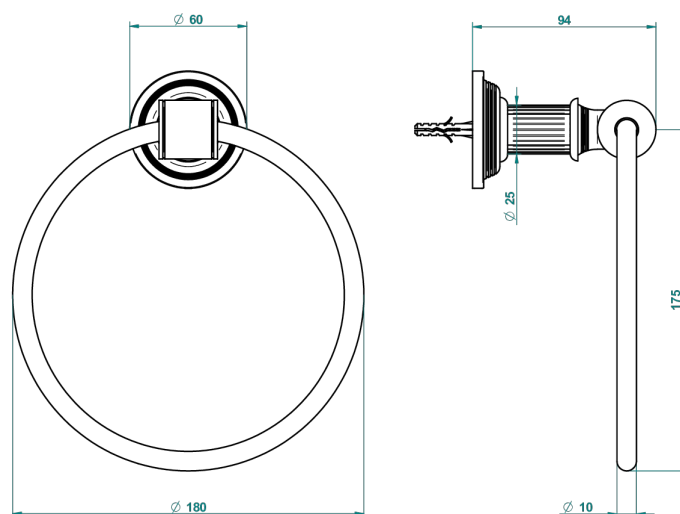

GRAND CENTRAL BLACK ONYX WITH LEVER HANDLES

U9N-504N

Towel ring

60154

15/02/2017

CHARACTERISTIC

- Grand central Black Onyx with lever handles
- Towel ring

AVAILABLE FINITIONS

Black ceram - D30
Blush PVD - H62
Brass color PVD - H49
Brown bronze color PVD - F33
Chrome polished - A02
Copper antique matt, coated - H07

Gold color PVD - H52
Gold mat - F07
Gold polished - F01
Graphite PVD - H64
Light coated bronze - D01
Matt Umber PVD - H67

Matt blush PVD - H60
Matt brass color PVD - H50
Matt brown bronze color PVD - F34
Matt chrome (American satin) - C02
Matt gold color PVD - H53
Matt graphite PVD - H65

Matt nickel (American satin) - C01
Matt nickel color PVD - H56
Natural smoked Brass - A13
Nickel antique / Sovereign - H28
Nickel color PVD - H55
Nickel polished - B01

Soft gold - F30
Soft matt gold - F31
Umber PVD - H66