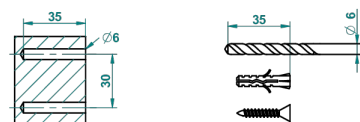

GRAND CENTRAL BLACK ONYX WITH LEVER HANDLES

U9N-504N

Towel ring

60154

15/02/2017

CHARACTERISTIC

- Grand central Black Onyx with lever handles
- Towel ring

AVAILABLE FINITIONS

Black ceram - D30
Blush PVD - H62
Brass color PVD - H49
Brown bronze color PVD - F33
Chrome polished - A02
Copper antique matt, coated - H07

Gold color PVD - H52
Gold mat - F07
Gold polished - F01
Graphite PVD - H64
Light coated bronze - D01
Matt Umber PVD - H67

Matt blush PVD - H60
Matt brass color PVD - H50
Matt brown bronze color PVD - F34
Matt chrome (American satin) - C02
Matt gold color PVD - H53
Matt graphite PVD - H65

Matt nickel (American satin) - C01
Matt nickel color PVD - H56
Natural smoked Brass - A13
Nickel antique / Sovereign - H28
Nickel color PVD - H55
Nickel polished - B01

Soft gold - F30
Soft matt gold - F31
Umber PVD - H66