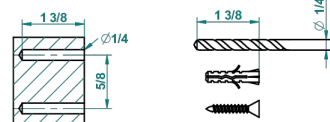

GRAND CENTRAL BLACK ONYX WITH LEVER HANDLES

U9N-504N

Towel ring

60154

15/02/2017

CHARACTERISTIC

- Grand central Black Onyx with lever handles
- Towel ring

AVAILABLE FINITIONS

Black ceram - D30
Blush PVD - H62
Brass color PVD - H49
Brown bronze color PVD - F33
Chrome polished - A02
Copper antique matt, coated - H07

Gold color PVD - H52
Gold mat - F07
Gold polished - F01
Graphite PVD - H64
Light coated bronze - D01
Matt Umber PVD - H67

Matt blush PVD - H60
Matt brass color PVD - H50
Matt brown bronze color PVD - F34
Matt chrome (American satin) - C02
Matt gold color PVD - H53
Matt graphite PVD - H65

Matt nickel (American satin) - C01
Matt nickel color PVD - H56
Natural smoked Brass - A13
Nickel antique / Sovereign - H28
Nickel color PVD - H55
Nickel polished - B01

Soft gold - F30
Soft matt gold - F31
Umber PVD - H66