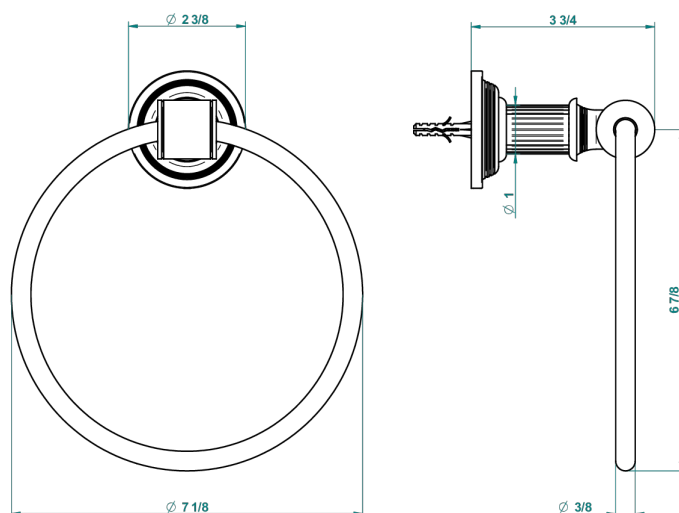

GRAND CENTRAL BLACK ONYX WITH LEVER HANDLES

U9N-504N

Towel ring

60154

15/02/2017

CHARACTERISTIC

- Grand central Black Onyx with lever handles
- Towel ring

AVAILABLE FINITIONS

Black ceram - D30
Blush PVD - H62
Brass color PVD - H49
Brown bronze color PVD - F33
Chrome polished - A02
Copper antique matt, coated - H07

Gold color PVD - H52
Gold mat - F07
Gold polished - F01
Graphite PVD - H64
Light coated bronze - D01
Matt Umber PVD - H67

Matt blush PVD - H60
Matt brass color PVD - H50
Matt brown bronze color PVD - F34
Matt chrome (American satin) - C02
Matt gold color PVD - H53
Matt graphite PVD - H65

Matt nickel (American satin) - C01
Matt nickel color PVD - H56
Natural smoked Brass - A13
Nickel antique / Sovereign - H28
Nickel color PVD - H55
Nickel polished - B01

Soft gold - F30
Soft matt gold - F31
Umber PVD - H66